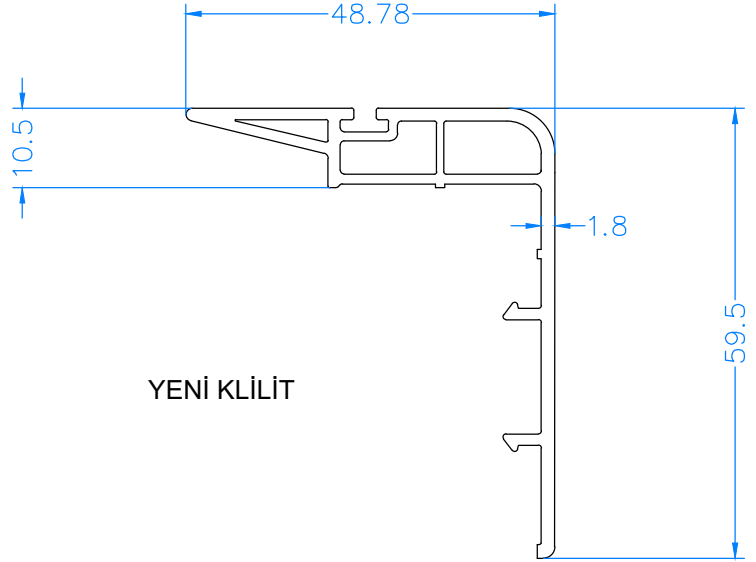

SÜRME SERİ - GOLD SLIDING SERIE (76 mm)

3 Oda - 3 Chamber