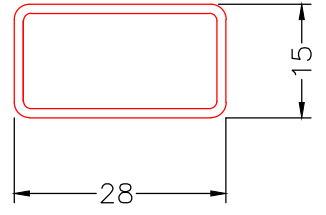

SİNEKLİKLİ SÜRME SERİ - SWATTER SLIDING SERİE (117 mm)

4 Oda - 4 Chamber

1 mm	600 gr/mt
1.2 mm	720 gr/mt
1.5 mm	900 gr/mt