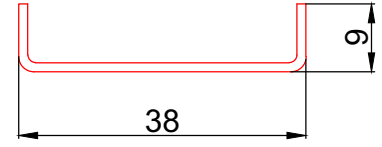

SİNEKLİKLİ SÜRME SERİ - SWATTER SLIDING SERİE (117 mm)

4 Oda - 4 Chamber

1 mm	400 gr/mt
1.2 mm	480 gr/mt
1.5 mm	600 gr/mt

ÖLÇEK - SCALE : 1/1

PROFİL ADI	KOD	PROFİL TİPİ	PAKET MİKTARI	AĞIRLIK (contasız)
sineklikli sürme pervazlı kasa	S7671	Beyaz	4 X 6.5 = 26 mt	1.755 gr/mt
	S7672	Lamine		

PROFILE NAME	CODE	TYPE OF PROFILE	PACKAGE QUANTITY	WEIGHT
swatter sliding fringed frame	S7671	White	4 X 6.5 = 26 mt	1.755 gr/mt
	S7672	Laminated		

SİNEKLİKLİ SÜRME PERVAZLI KASA
SWATTER SLIDING FRINGED FRAME