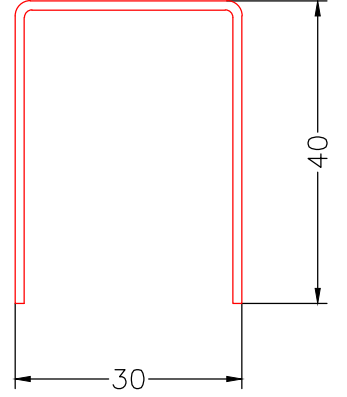

ELİT SERİ - ELITE SERIE (62 mm)

3 Oda - 3 Chamber

1 mm	825 gr/mt
1.2 mm	990 gr/mt
1.5 mm	1.235 gr/mt

ÖLÇEK - SCALE : 1/1

PROFİL ADI	KOD	PROFİL TİPİ	PAKET MİKTARI	AĞIRLIK (contasız)
Elit seri kapı kanat	PEG62451	Beyaz contalı	4 X 6 = 24 mt	1.360 gr/mt
	PEG62452	Lamine contalı		

PROFILE NAME	CODE	TYPE OF PROFILE	PACKAGE QUANTITY	WEIGHT
Elit serie door sash	PEG62451	White with gasket	4 X 6 = 24 mt	1.360 gr/mt
	PEG62452	Laminated with gasket		

ELİT SERİ KAPI KANAT - ELITE DOOR SASH