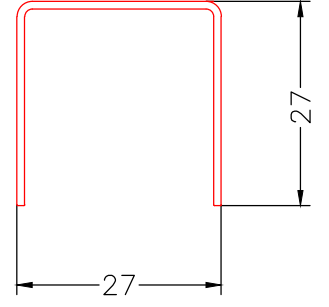

ELİT SERİ - ELITE SERIE (62 mm)

3 Oda - 3 Chamber

1 mm	600 gr/mt
1.2 mm	720 gr/mt
1.5 mm	900 gr/mt

ÖLÇEK - SCALE : 1/1

PROFİL ADI	KOD	PROFİL TİPİ	PAKET MİKTARI	AĞIRLIK (contasız)
Elit kanat 3 Oda	ENR62341	Beyaz contalı	6 X 6 = 36 mt	1040 gr/mt
	ENR62342	Lamine contalı		

PROFILE NAME	CODE	TYPE OF PROFILE	PACKAGE QUANTITY	WEIGHT
Elite sash 3 chamber	ENR62341	White with gasket	6 X 6 = 36 mt	1040 gr/mt
	ENR62342	Laminated with gasket		

ELİT KANAT 3 ODA - ELITE SASH 3 CHAMBER