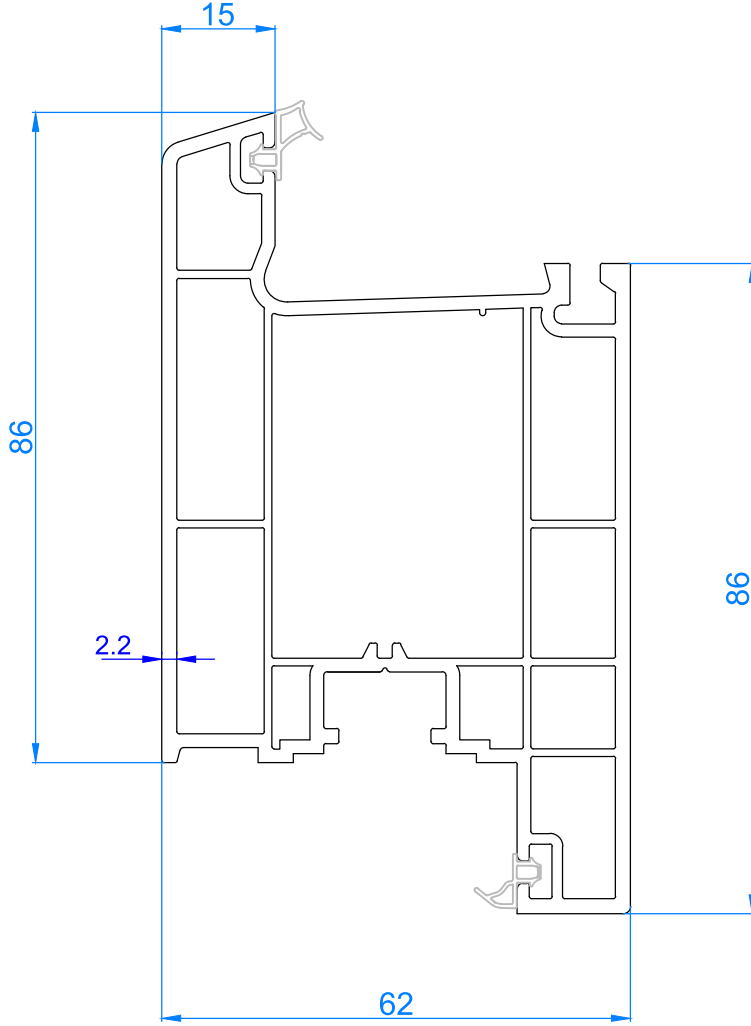

ELİT SERİ - ELITE SERIE (62 mm)

3 Oda - 3 Chamber

1 mm	825 gr/mt
1.2 mm	990 gr/mt
1.5 mm	1.235 gr/mt

ÖLÇEK - SCALE : 1/1

PROFİL ADI	KOD	PROFİL TİPİ	PAKET MİKTARI	AĞIRLIK (contasız)
Elit seri kapı kanat	PEG62451	Beyaz contalı	4 X 6 = 24 mt	1.360 gr/mt
	PEG62452	Lamine contalı		

PROFILE NAME	CODE	TYPE OF PROFILE	PACKAGE QUANTITY	WEIGHT
Elit serie door sash	PEG62451	White with gasket	4 X 6 = 24 mt	1.360 gr/mt
	PEG62452	Laminated with gasket		

ELİT SERİ KAPI KANAT - ELITE DOOR SASH