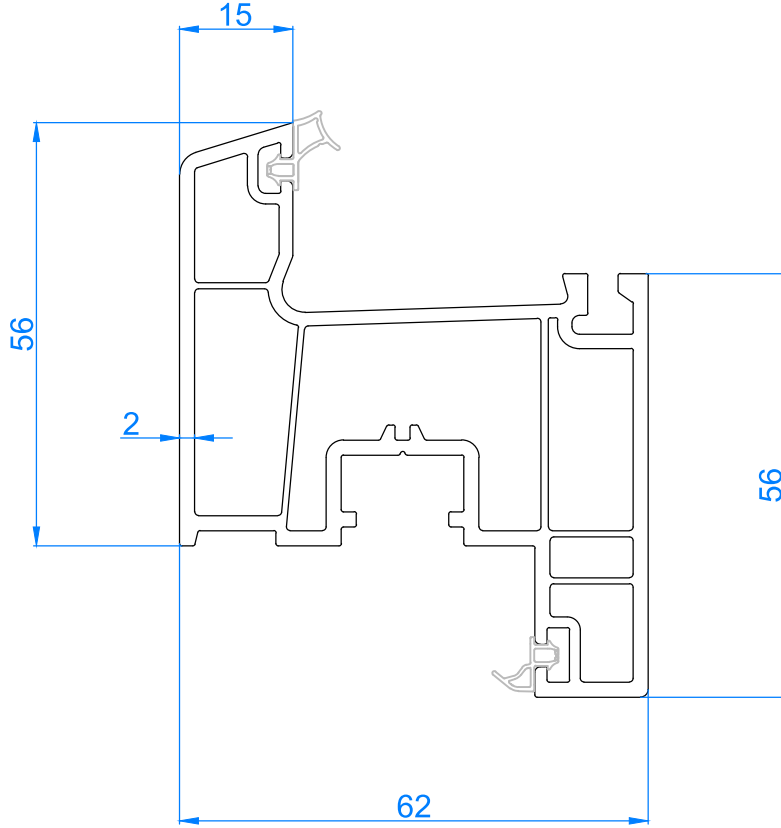

ELİT SERİ - ELITE SERIE (62 mm)

3 Oda - 3 Chamber

1 mm	600 gr/mt
1.2 mm	720 gr/mt
1.5 mm	900 gr/mt

ÖLÇEK - SCALE : 1/1

PROFİL ADI	KOD	PROFİL TİPİ	PAKET MİKTARI	AĞIRLIK (contasız)
Elit kanat 3 Oda	ENR62341	Beyaz contalı	6 X 6 = 36 mt	1040 gr/mt
	ENR62342	Lamine contalı		

PROFILE NAME	CODE	TYPE OF PROFILE	PACKAGE QUANTITY	WEIGHT
Elite sash 3 chamber	ENR62341	White with gasket	6 X 6 = 36 mt	1040 gr/mt
	ENR62342	Laminated with gasket		

ELİT KANAT 3 ODA - ELITE SASH 3 CHAMBER