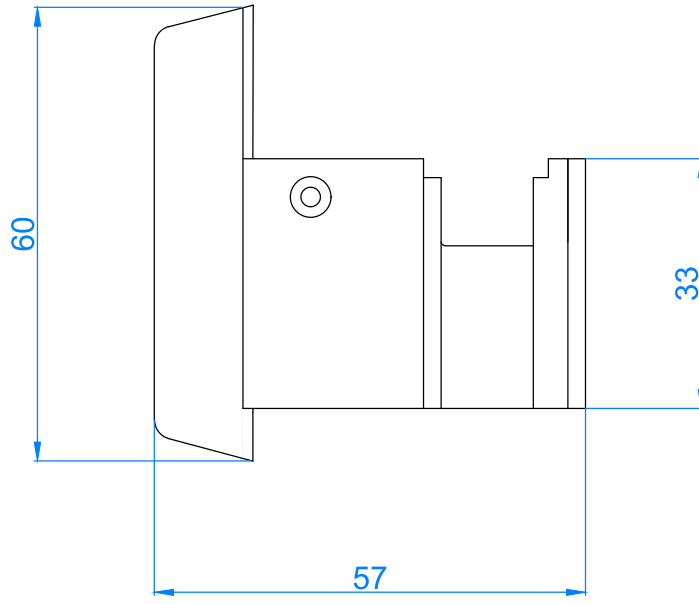

ELİT SERİ - ELITE SERIE (62 mm)

3 Oda - 3 Chamber

ÖLÇEK - SCALE : 1/1

PROFİL ADI	KOD	PROFİL TİPİ	PAKET MİKTARI	AĞIRLIK
Hareketli ortakayıt kapağı	602	Beyaz	25 + 25 = 50 ad	100 gr/mt
	602R	Renkli		

PROFILE NAME	CODE	TYPE OF PROFILE	PACKAGE QUANTITY	WEIGHT
Movable mullion flap	602	White	25 + 25 = 50 ad	100 gr/mt
	602R	Clored		

ELİT HAREKETLİ ORTAKAYIT KAPAĞI 62
ELITE MOVABLE MULLION FLAP 62