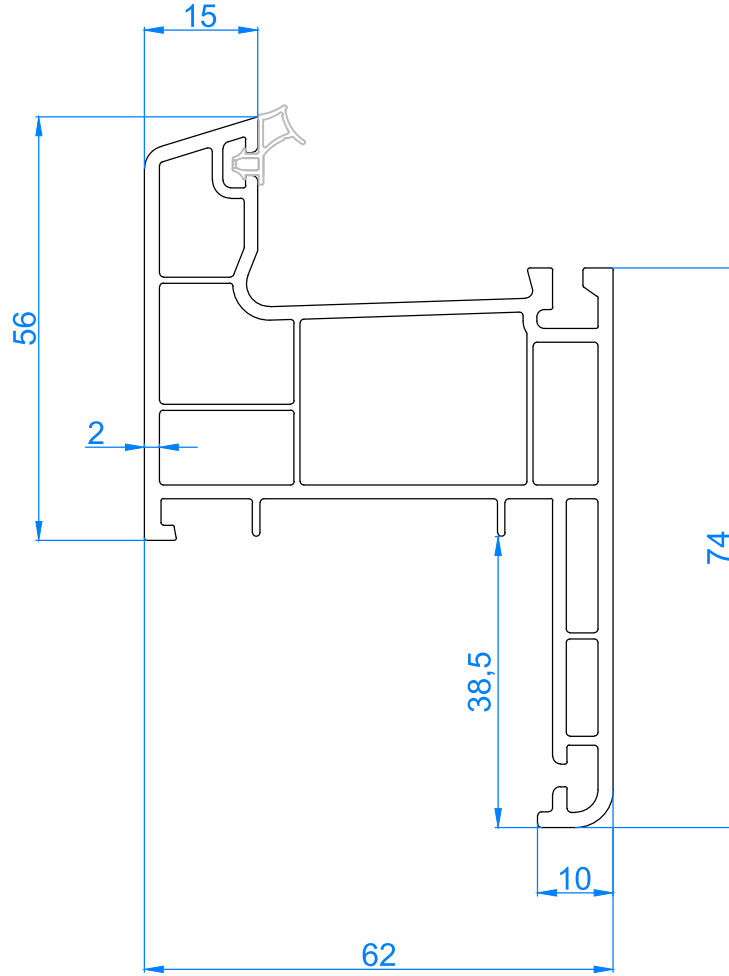

ELİT SERİ - ELITE SERIE (62 mm)

3 Oda - 3 Chamber

1 mm	490 gr/mt
1.2 mm	590 gr/mt
1.5 mm	885 gr/mt

ÖLÇEK - SCALE : 1/1

PROFİL ADI	KOD	PROFİL TİPİ	PAKET MİKTARI	AĞIRLIK (contasız)
Elit pervazlı kasa 3 oda	ENR62321	Beyaz contalı	4 X 6.5 = 26 mt	1040 gr/mt
	ENR62322	Lamine contalı		

PROFILE NAME	CODE	TYPE OF PROFILE	PACKAGE QUANTITY	WEIGHT
Elite fringed frame 3 chamber	ENR62321	White with gasket	4 X 6.5 = 26 mt	1040 gr/mt
	ENR62322	Laminated with gasket		

ELİT PERVAZLI KASA 3 ODA
ELITE FRINGED FRAME 3 CHAMBER