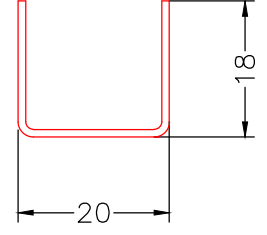

ELİT SERİ - ELITE SERIE (62 mm)

3 Oda - 3 Chamber

1 mm	27 gr/mt
1.2 mm	330 gr/mt
1.5 mm	400 gr/mt

ÖLÇEK - SCALE : 1/1

PROFİL ADI	KOD	PROFİL TİPİ	PAKET MİKTARI	AĞIRLIK (contasız)
Hareketli ortakayıt	YARP 21	Beyaz contalı	6 X 6 = 36 mt	800 gr/mt
	YARP 22	Lamine contalı		

PROFILE NAME	CODE	TYPE OF PROFILE	PACKAGE QUANTITY	WEIGHT
Movable mullion	YARP 21	White with gasket	6 X 6 = 36 mt	800 gr/mt
	YARP 22	Laminated with gasket		

ELİT HAREKETLİ ORTAKAYIT 62
ELITE MOVABLE MULLION 62