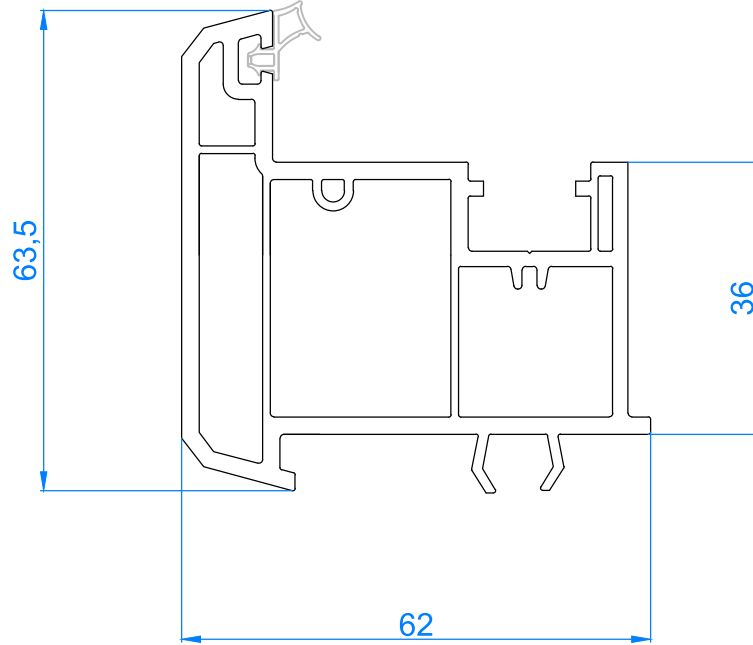

ELİT SERİ - ELITE SERIE (62 mm)

3 Oda - 3 Chamber

1 mm	27 gr/mt
1.2 mm	330 gr/mt
1.5 mm	400 gr/mt

ÖLÇEK - SCALE : 1/1

PROFİL ADI	KOD	PROFİL TİPİ	PAKET MİKTARI	AĞIRLIK (contasız)
Hareketli ortakayıt	YARP 21	Beyaz contalı	6 X 6 = 36 mt	800 gr/mt
	YARP 22	Lamine contalı		

PROFILE NAME	CODE	TYPE OF PROFILE	PACKAGE QUANTITY	WEIGHT
Movable mullion	YARP 21	White with gasket	6 X 6 = 36 mt	800 gr/mt
	YARP 22	Laminated with gasket		

ELİT HAREKETLİ ORTAKAYIT 62
ELITE MOVABLE MULLION 62