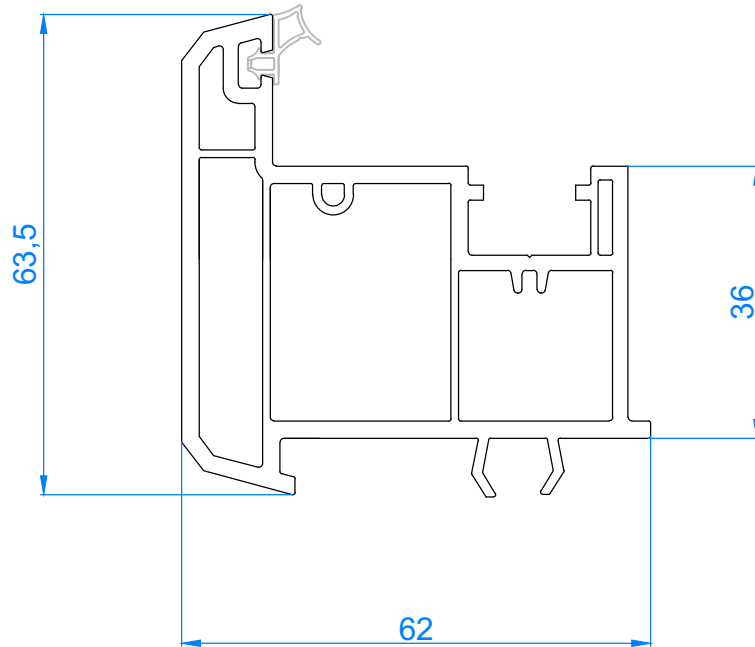

SAFİR SERİ - SAPPHIRE SERIE (62 mm)

3 Oda - 3 Chamber

1 mm	270 gr/mt
1.2 mm	330 gr/mt
1.5 mm	400 gr/mt

ÖLÇEK - SCALE : 1/1

PROFİL ADI	KOD	PROFİL TİPİ	PAKET MİKTARI	AĞIRLIK (contasız)
Hareketli ortakayıt	YARP 21	Beyaz contalı	6 X 6 = 36 mt	800 gr/mt
	YARP 22	Lamine contalı		

PROFILE NAME	CODE	TYPE OF PROFILE	PACKAGE QUANTITY	WEIGHT
Movable mullion	YARP 21	White with gasket	6 X 6 = 36 mt	800 gr/mt
	YARP 22	Laminated with gasket		

SAFİR HAREKETLİ ORTAKAYIT 62
SAPPHIRE MOVABLE MULLION 62