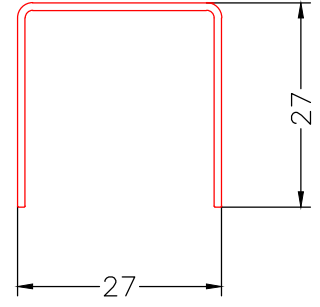

SAFİR SERİ - SAPPHIRE SERIE (62 mm)

4 Oda - 4 Chamber

1 mm	600 gr/mt
1.2 mm	720 gr/mt
1.5 mm	900 gr/mt