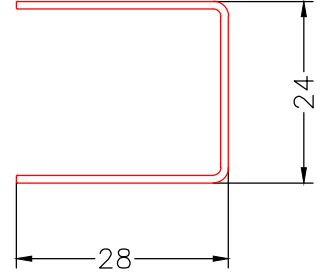

SAFİR SERİ - SAPPHIRE SERIE (62 mm)

4 Oda - 4 Chamber

1 mm	590 gr/mt
1.2 mm	705 gr/mt
1.5 mm	885 gr/mt