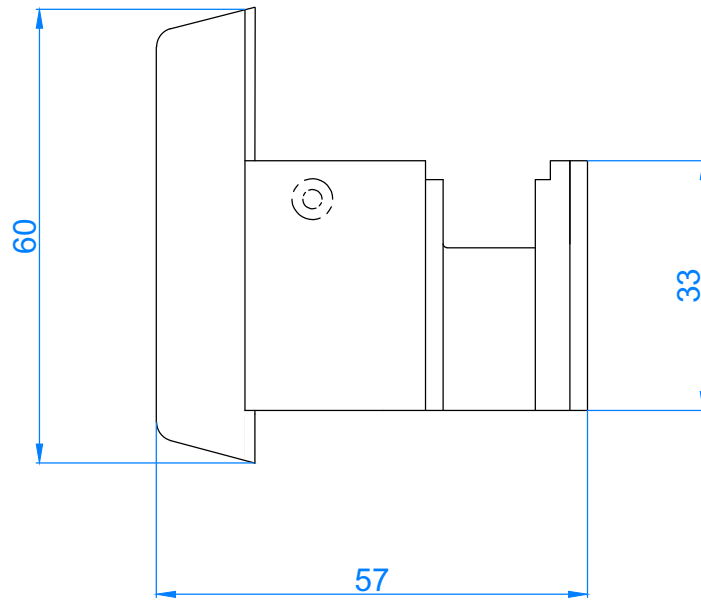

SAFİR SERİ - SAPPHIRE SERIE (62 mm)

4 Oda - 4 Chamber