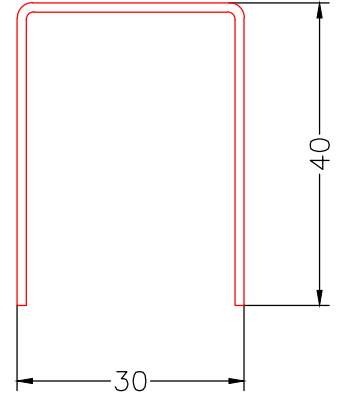

SAFİR SERİ - SAPPHIRE SERIE (62 mm)

3 Oda - 3 Chamber

1 mm	825 gr/mt
1.2 mm	990 gr/mt
1.5 mm	1.235 gr/mt