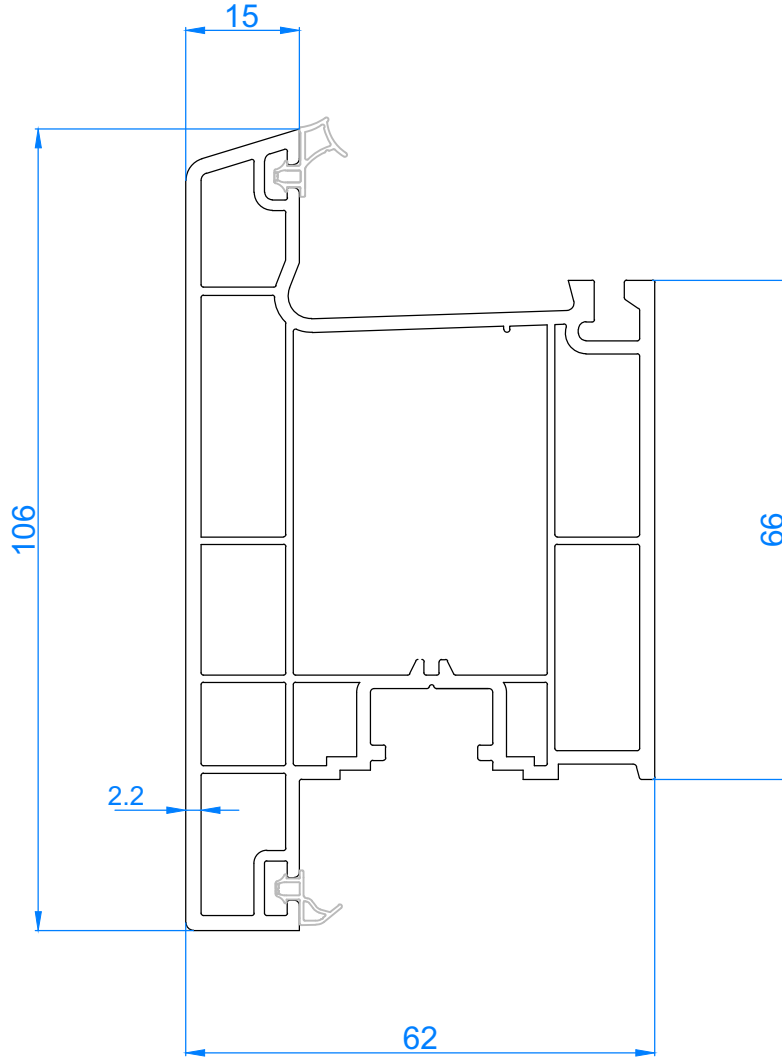

SAFİR SERİ - SAPPHIRE SERIE (62 mm)

3 Oda - 3 Chamber

1 mm	825 gr/mt
1.2 mm	990 gr/mt
1.5 mm	1.235 gr/mt