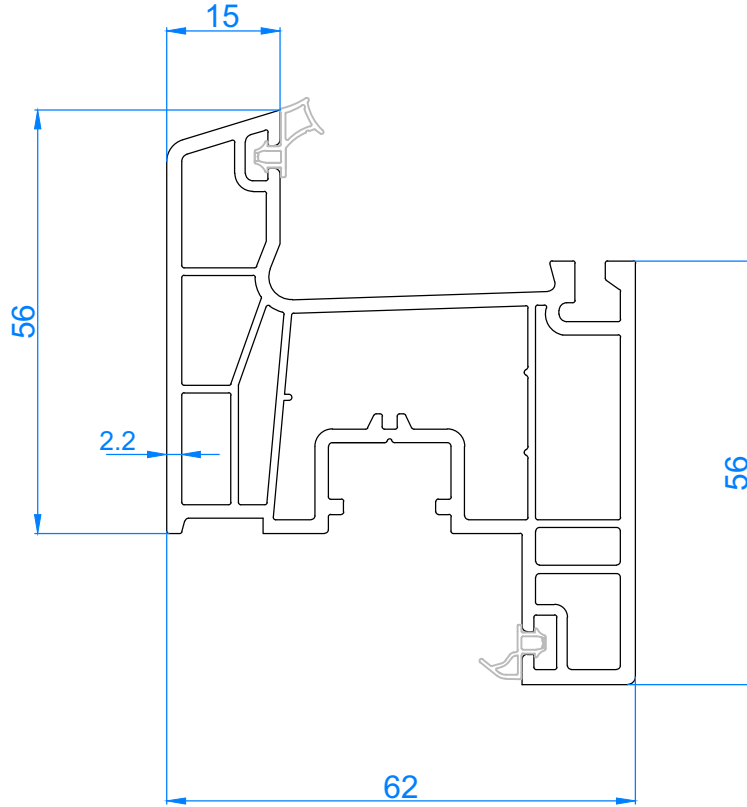

SAFİR SERİ - SAPPHIRE SERIE (62 mm)

4 Oda - 4 Chamber

1 mm	600 gr/mt
1.2 mm	720 gr/mt
1.5 mm	900 gr/mt