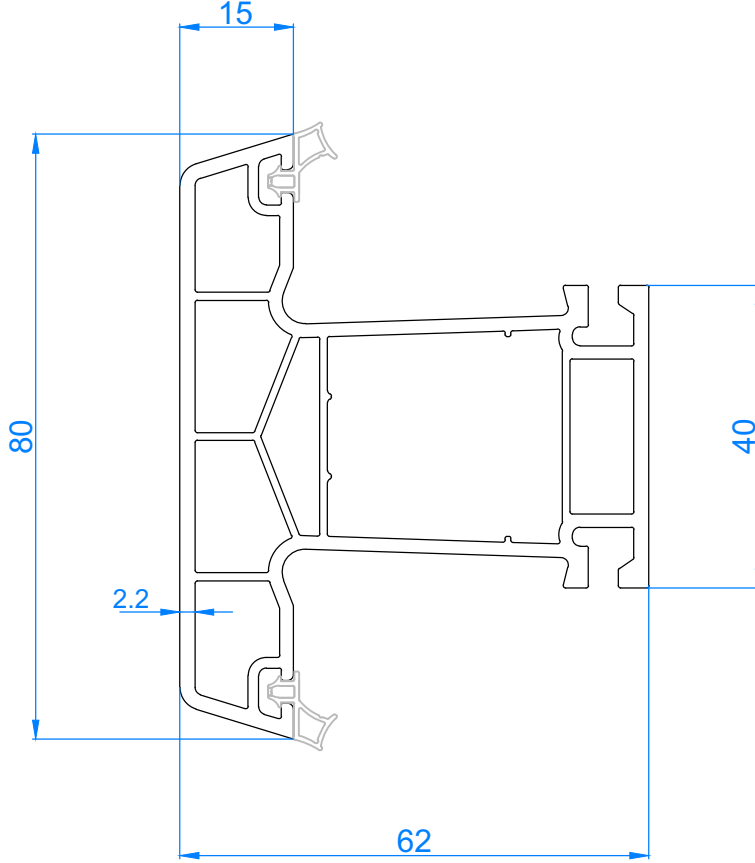

SAFİR SERİ - SAPPHIRE SERIE (62 mm)

4 Oda - 4 Chamber

1 mm	590 gr/mt
1.2 mm	705 gr/mt
1.5 mm	885 gr/mt