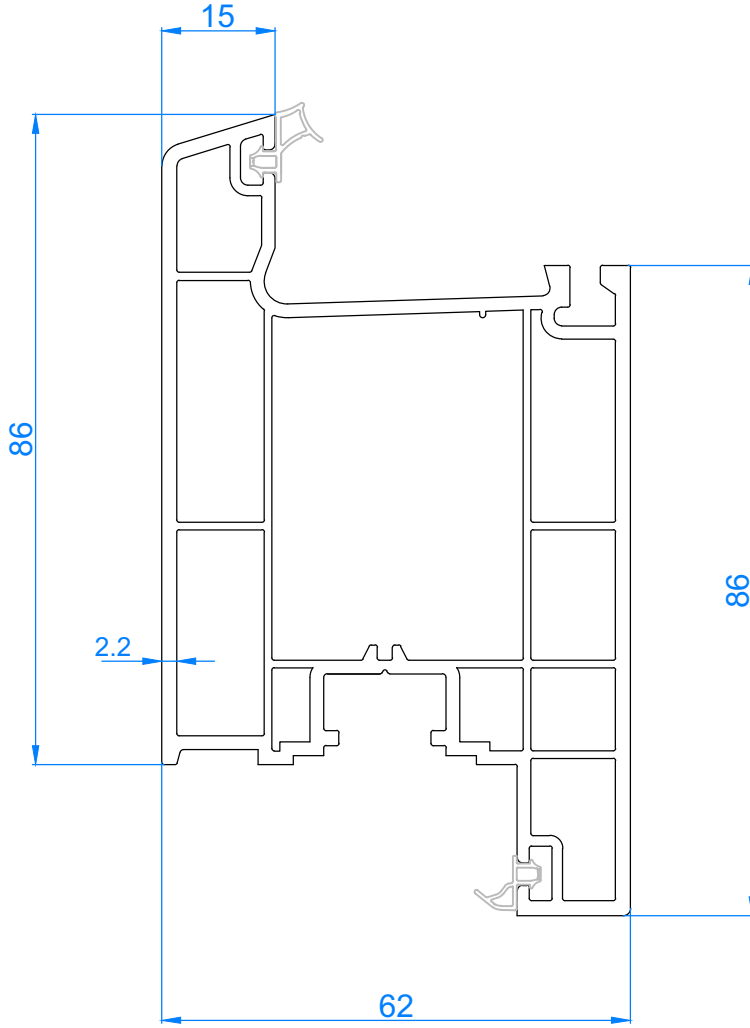

SAFİR SERİ - SAPPHIRE SERIE (62 mm)

3 Oda - 3 Chamber

1 mm	825 gr/mt
1.2 mm	990 gr/mt
1.5 mm	1.235 gr/mt