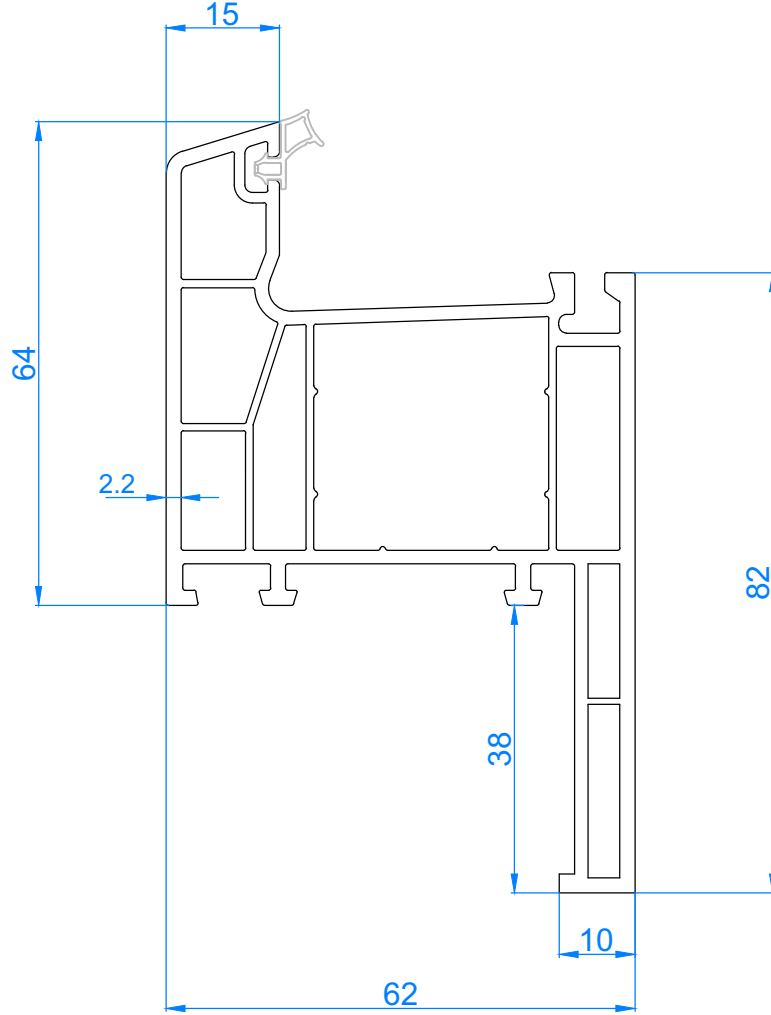

SAFİR SERİ - SAPPHIRE SERIE (62 mm)

4 Oda - 4 Chamber

1 mm	600gr/mt
1.2 mm	720 gr/mt
1.5 mm	900 gr/mt