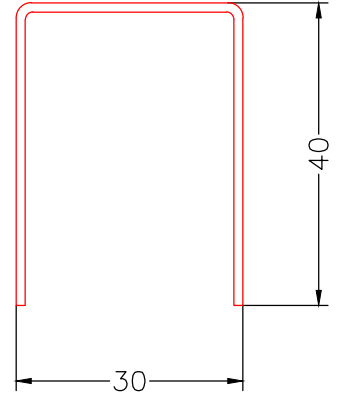

SAFİR SERİ - SAPPHIRE SERIE (62 mm)

3 Oda - 3 Chamber

1 mm	825 gr/mt
1.2 mm	990 gr/mt
1.5 mm	1.235 gr/mt