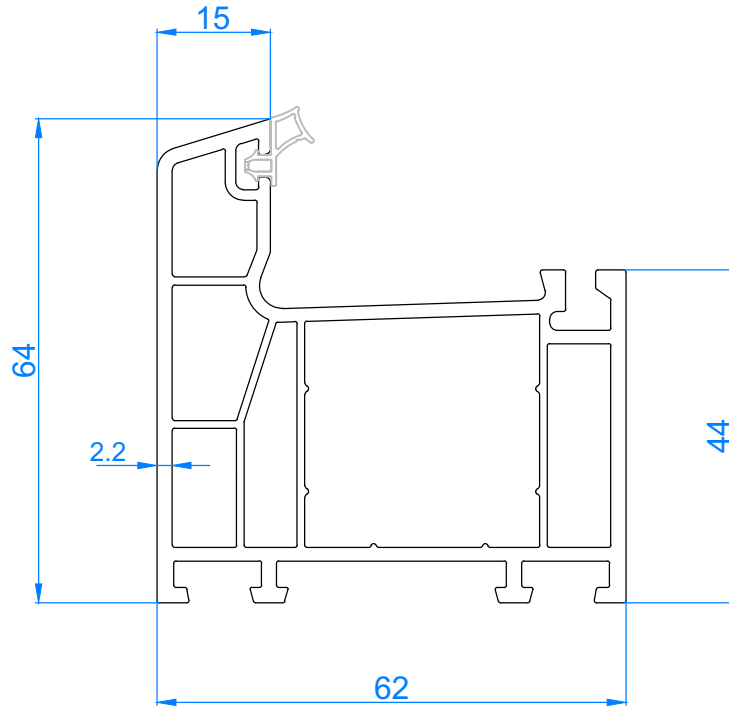

SAFİR SERİ - SAPPHIRE SERIE (62 mm)

4 Oda - 4 Chamber

1 mm	600 gr/mt
1.2 mm	720 gr/mt
1.5 mm	900 gr/mt