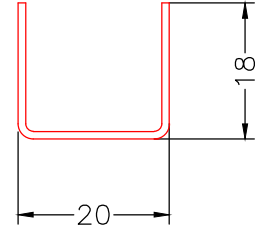

SAFİR SERİ - SAPPHIRE SERIE (62 mm)

3 Oda - 3 Chamber

1 mm	270 gr/mt
1.2 mm	330 gr/mt
1.5 mm	400 gr/mt

ÖLÇEK - SCALE : 1/1

PROFİL ADI	KOD	PROFİL TİPİ	PAKET MİKTARI	AĞIRLIK (contasız)
Hareketli ortakayıt	YARP 21	Beyaz contalı	6 X 6 = 36 mt	800 gr/mt
	YARP 22	Lamine contalı		

PROFILE NAME	CODE	TYPE OF PROFILE	PACKAGE QUANTITY	WEIGHT
Movable mullion	YARP 21	White with gasket	6 X 6 = 36 mt	800 gr/mt
	YARP 22	Laminated with gasket		

SAFİR HAREKETLİ ORTAKAYIT 62
SAPPHIRE MOVABLE MULLION 62