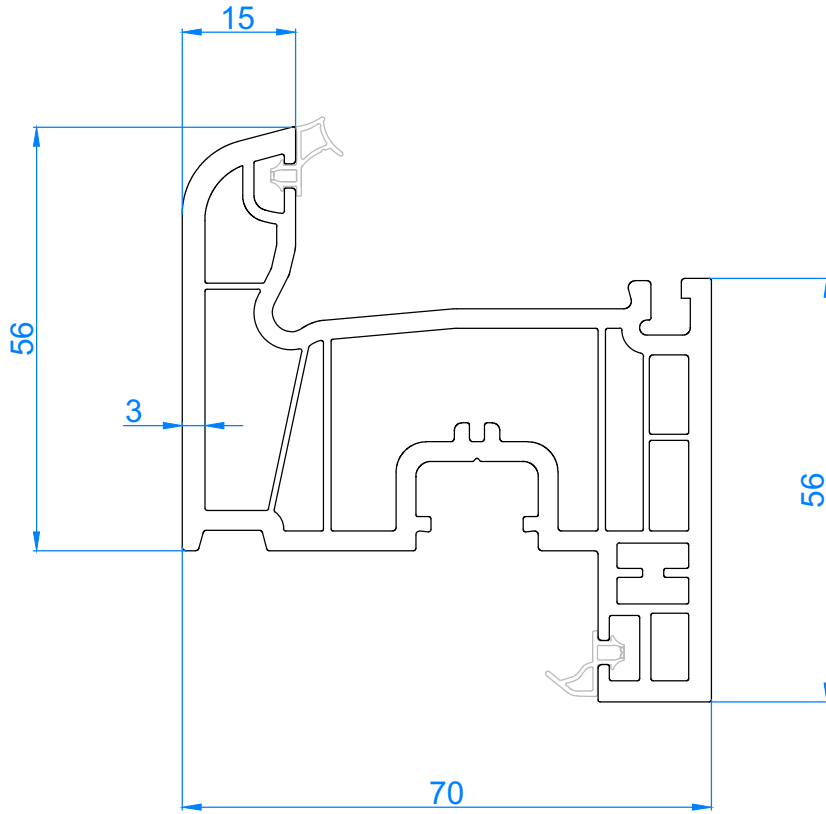

LOTUS SERİ - LOTUS SERIE (70 mm)

5 Oda - 5 Chamber

1 mm	605 gr/mt
1.2 mm	725 gr/mt
1.5 mm	908 gr/mt