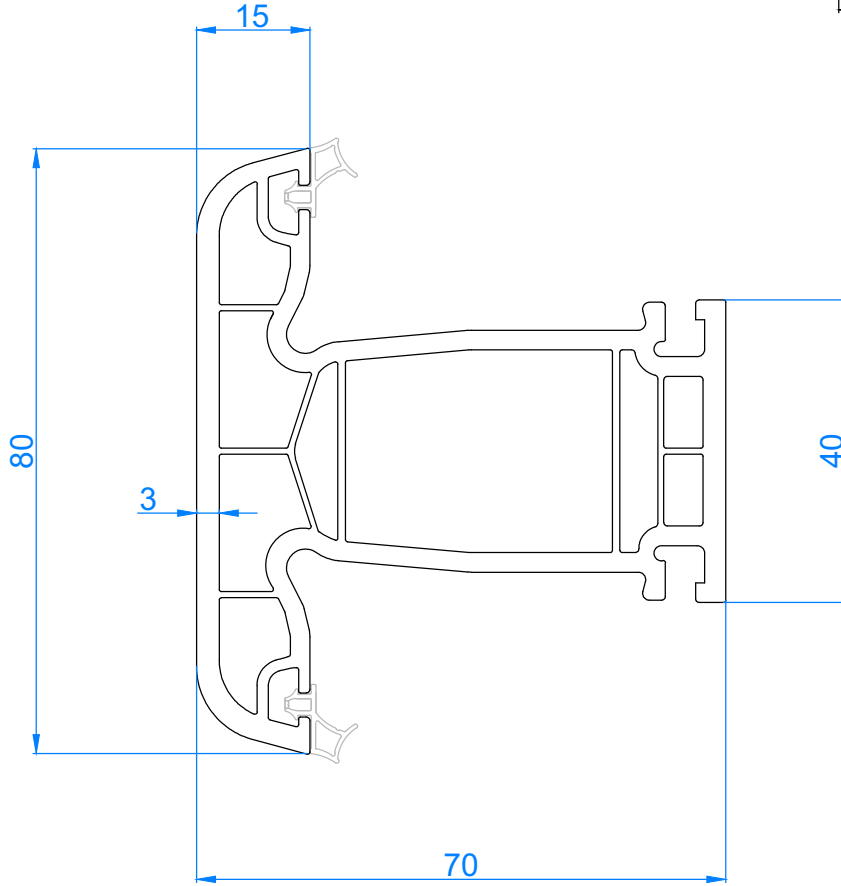

LOTUS SERİ - LOTUS SERIE (70 mm)

5 Oda - 5 Chamber

1 mm	645 gr/mt
1.2 mm	775 gr/mt
1.5 mm	968 gr/mt