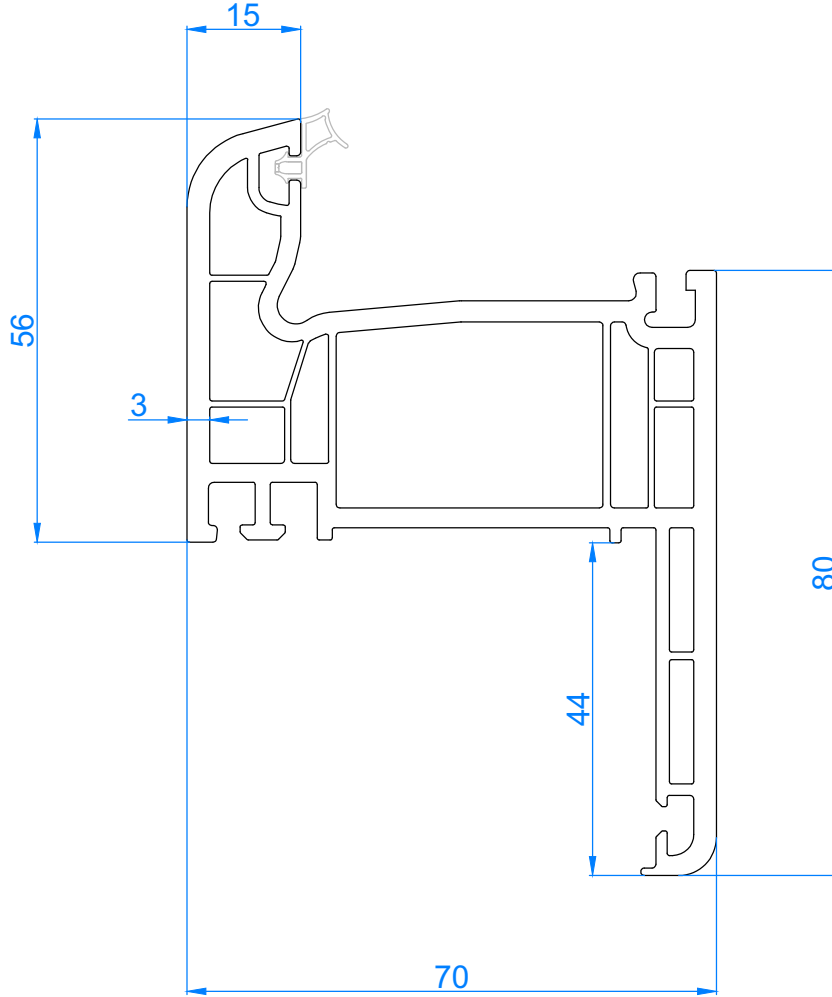

LOTUS SERİ - LOTUS SERİE (70 mm)

5 Oda - 5 Chamber

1 mm	543 gr/mt
1.2 mm	652 gr/mt
1.5 mm	815 gr/mt

ÖLÇEK - SCALE : 1/1

PROFİL ADI	KOD	PROFİL TİPİ	PAKET MİKTARI	AĞIRLIK (contasız)
Lotus pervazlı kasa 5 oda	LTS 70521	Beyaz contalı	4 X 6.5 = 26 mt	1490 gr/mt
	LTS 70522	Lamine contalı		

PROFILE NAME	CODE	TYPE OF PROFILE	PACKAGE QUANTITY	WEIGHT
Lotus fringed frame 5chamber	LTS 70521	White with gasket	4 X 6.5 = 26 mt	1490 gr/mt
	LTS 70522	Laminated with gasket		

LOTUS PERVAZLI KASA 5 ODA
LOTUS FRINGED FRAME 5 CHAMBER