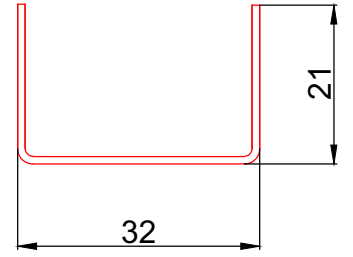

LOTUS SERİ - LOTUS SERİE (70 mm)

5 Oda - 5 Chamber

1 mm	543 gr/mt
1.2 mm	652 gr/mt
1.5 mm	815 gr/mt

ÖLÇEK - SCALE : 1/1

PROFİL ADI	KOD	PROFİL TİPİ	PAKET MİKTARI	AĞIRLIK (contasız)
Lotus pervazlı kasa 5 oda	LTS 70521	Beyaz contalı	4 X 6.5 = 26 mt	1490 gr/mt
	LTS 70522	Lamine contalı		

PROFILE NAME	CODE	TYPE OF PROFILE	PACKAGE QUANTITY	WEIGHT
Lotus fringed frame 5chamber	LTS 70521	White with gasket	4 X 6.5 = 26 mt	1490 gr/mt
	LTS 70522	Laminated with gasket		

LOTUS PERVAZLI KASA 5 ODA
LOTUS FRINGED FRAME 5 CHAMBER