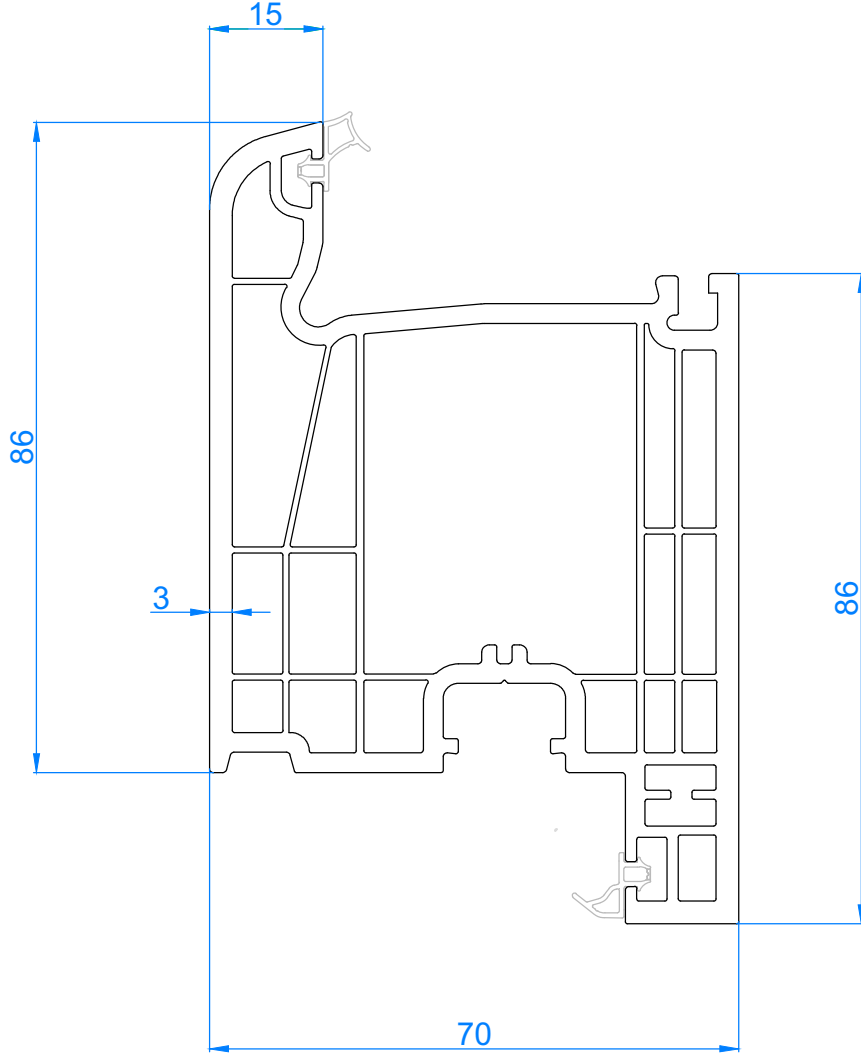

LOTUS SERİ - LOTUS SERİE (70 mm)

5 Oda - 5 Chamber

1 mm	880 gr/mt
1.2 mm	1.055 gr/mt
1.5 mm	1.320 gr/mt

ÖLÇEK - SCALE : 1/1

PROFİL ADI	KOD	PROFİL TİPİ	PAKET MİKTARI	AĞIRLIK (contasız)
Lotus seri kapı kanat	LTS 70551	Beyaz contalı	4 X 6 = 24 mt	1.960 gr/mt
	LTS 70552	Lamine contalı		

PROFILE NAME	CODE	TYPE OF PROFILE	PACKAGE QUANTITY	WEIGHT
Lotus serie door sash	LTS 70551	White with gasket	4 X 6 = 24 mt	1.960 gr/mt
	LTS 70552	Laminated with gasket		

LOTUS SERİ KAPI KANAT - LOTUS DOOR SASH