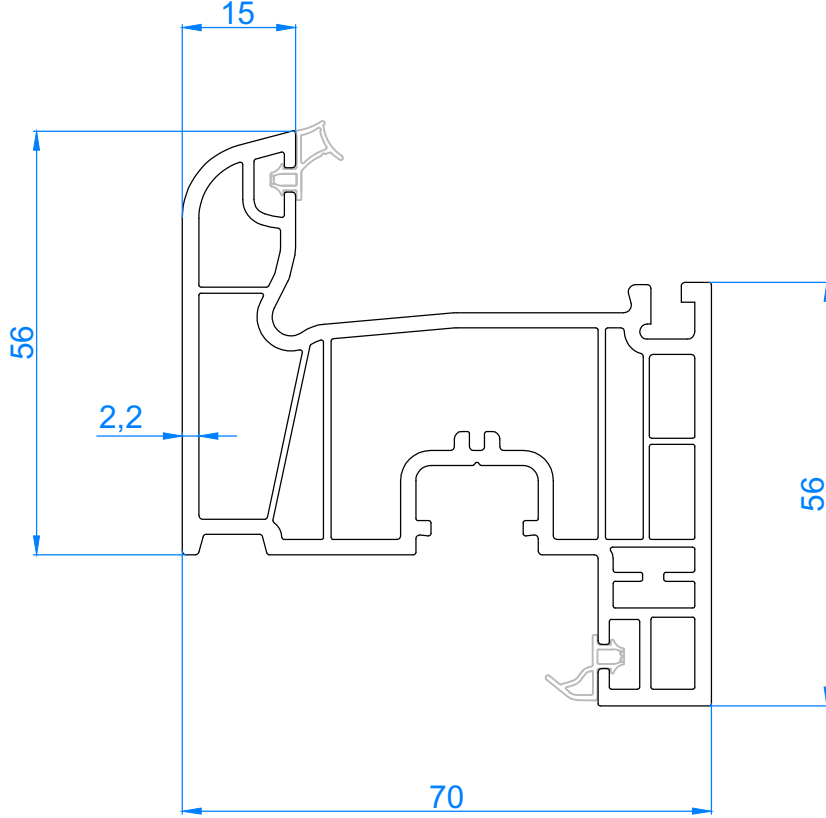

YAKUT SERİ - YAKUT SERIE (70 mm)

5 Oda - 5 Chamber

1 mm	605 gr/mt
1.2 mm	725 gr/mt
1.5 mm	908 gr/mt