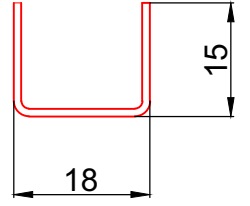

YAKUT SERİ - YAKUT SERIE (70 mm)

5 Oda - 5 Chamber

1 mm	339 gr/mt
1.2 mm	407 gr/mt
1.5 mm	509 gr/mt