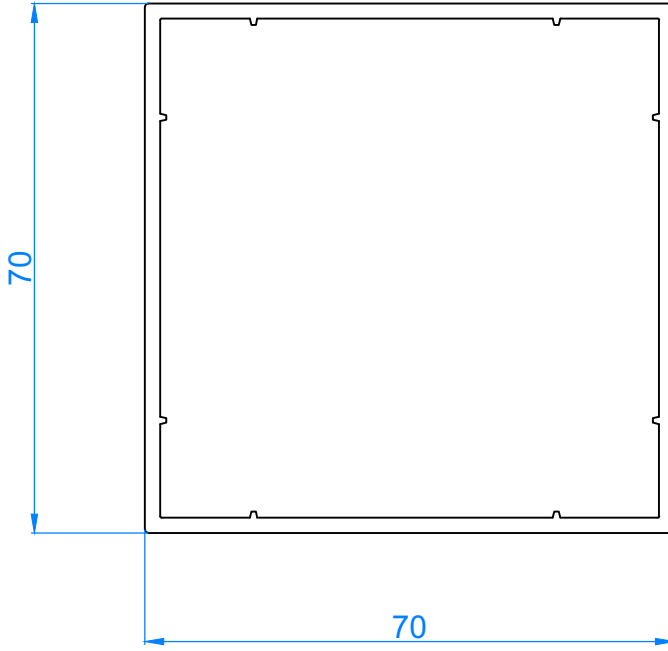

YAKUT SERİ - YAKUT SERIE (70 mm)

5 Oda - 5 Chamber

1 mm	1.840 gr/mt
1.2 mm	2.208 gr/mt
1.5 mm	2.760 gr/mt