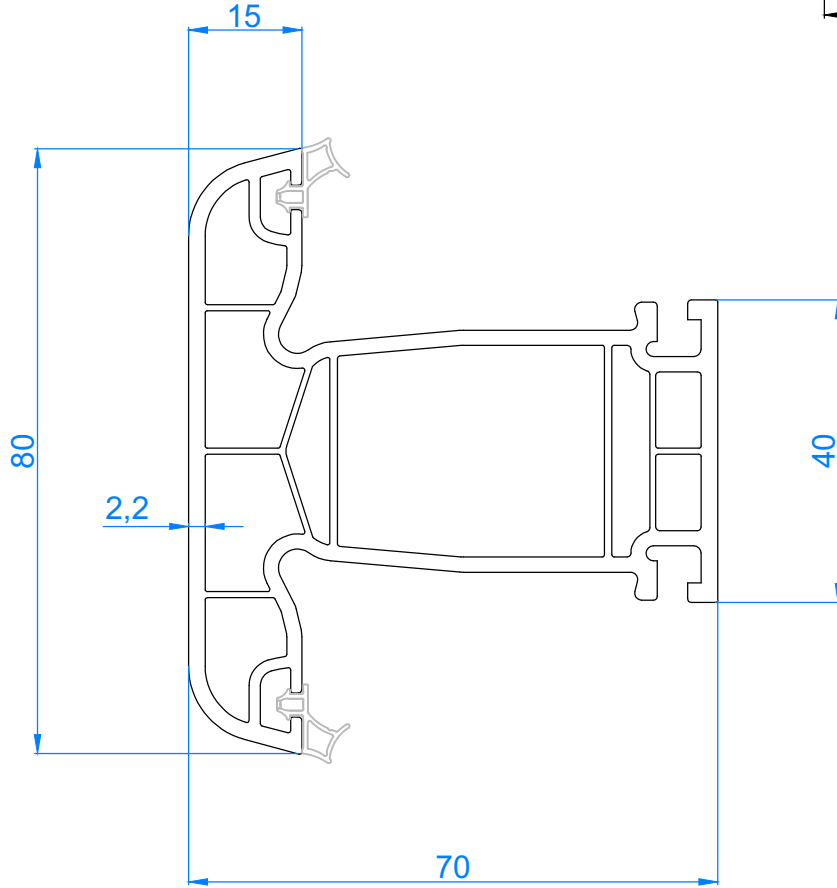

YAKUT SERİ - YAKUT SERIE (70 mm)

5 Oda - 5 Chamber

1 mm	645 gr/mt
1.2 mm	775 gr/mt
1.5 mm	968 gr/mt