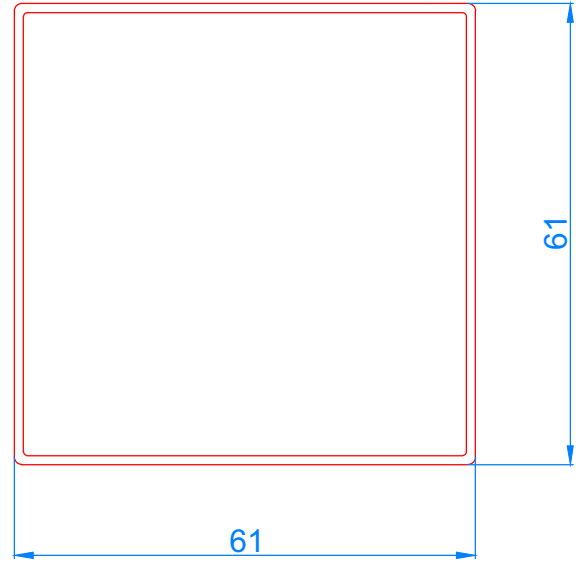

YAKUT SERİ - YAKUT SERIE (70 mm)

5 Oda - 5 Chamber

1 mm	1.840 gr/mt
1.2 mm	2.208 gr/mt
1.5 mm	2.760 gr/mt