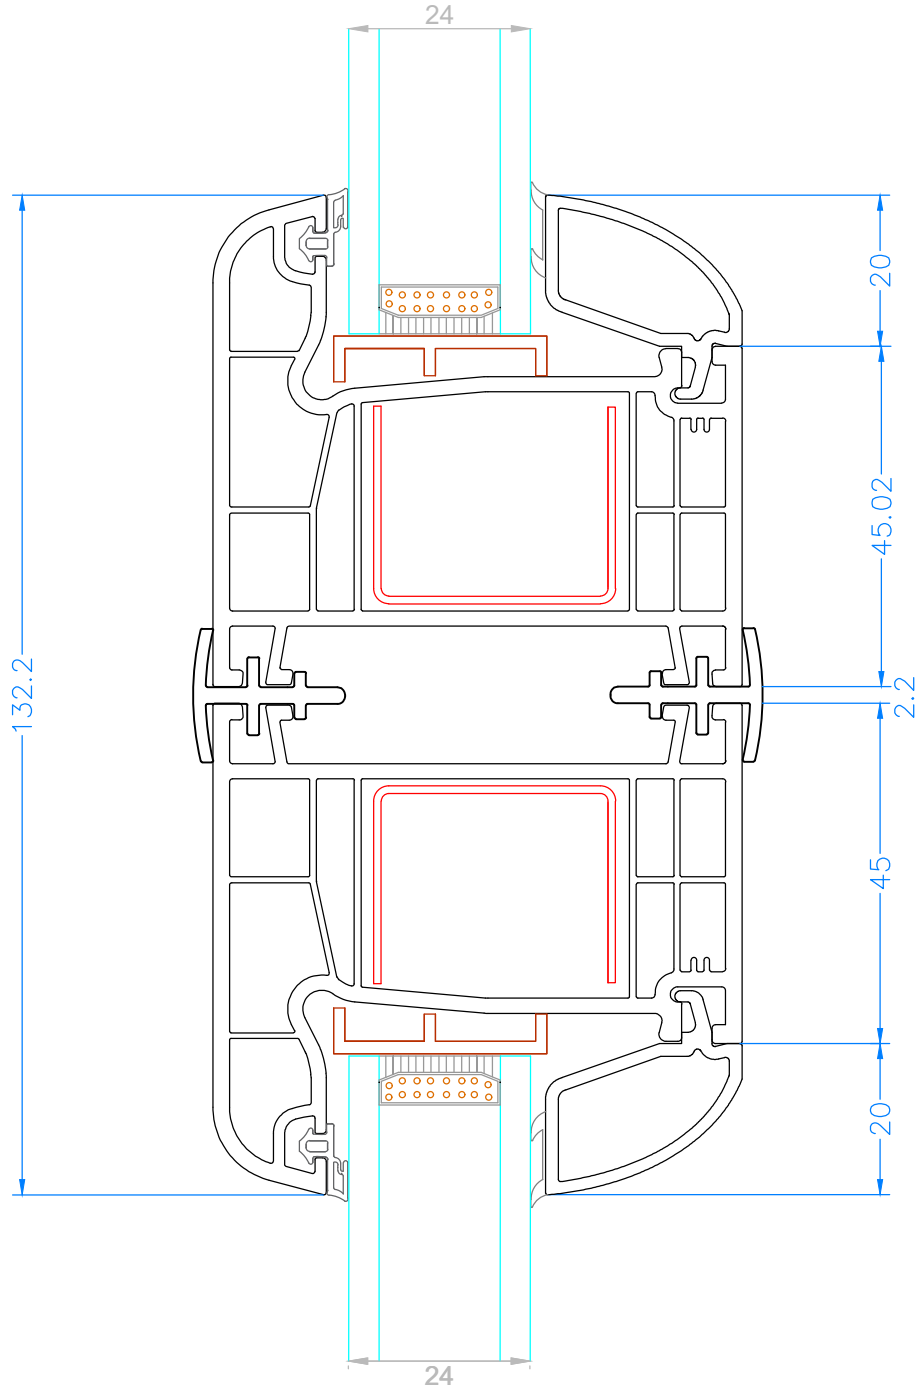

YAKUT SERİ - YAKUT SERIE (70 mm)

5 Oda - 5 Chamber

ÖLÇEK - SCALE : 1/1

Cam - Glass : 24 mm

Cam çita kodu - Glass bead code : 70131

YAKUT KASA - BAĞ PROFİLİ BİRLEŞİMİ
YAKUT FRAME - COUPLING PROFILE JOINT