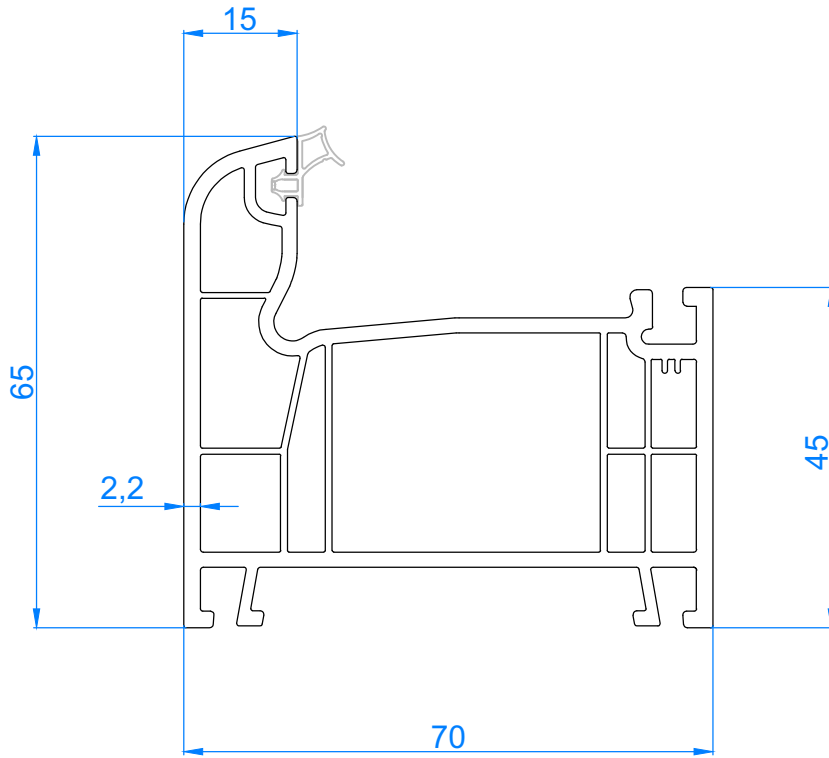

YAKUT SERİ - YAKUT SERIE (70 mm)

5 Oda - 5 Chamber

1 mm	605 gr/mt
1.2 mm	725 gr/mt
1.5 mm	908 gr/mt