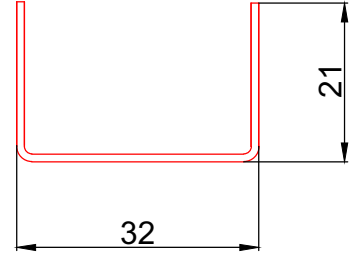

YAKUT SERİ - YAKUT SERIE (70 mm)

5 Oda - 5 Chamber

1 mm	543 gr/mt
1.2 mm	652 gr/mt
1.5 mm	815 gr/mt

ÖLÇEK - SCALE : 1/1

PROFİL ADI	KOD	PROFİL TİPİ	PAKET MİKTARI	AĞIRLIK (contasız)
Yakut pervazlı kasa 5 oda	YAK 70521	Beyaz contalı	4 X 6.5 = 26 mt	1180 gr/mt
	YAK 70522	Lamine contalı		

PROFILE NAME	CODE	TYPE OF PROFILE	PACKAGE QUANTITY	WEIGHT
Yakut fringed frame 5 chamber	YAK 70521	White with gasket	4 X 6.5 = 26 mt	1180 gr/mt
	YAK 70522	Laminated with gasket		

YAKUT PERVAZLI KASA 5 ODA
YAKUT FRINGED FRAME 5 CHAMBER