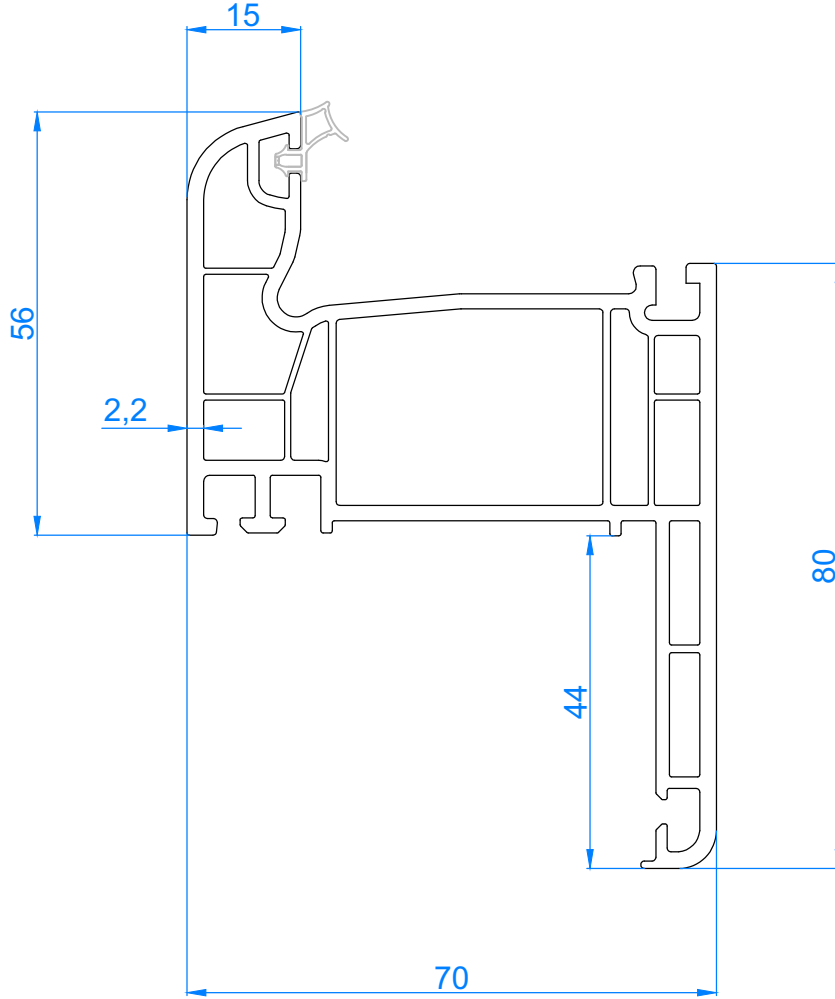

YAKUT SERİ - YAKUT SERIE (70 mm)

5 Oda - 5 Chamber

1 mm	543 gr/mt
1.2 mm	652 gr/mt
1.5 mm	815 gr/mt

ÖLÇEK - SCALE : 1/1

PROFİL ADI	KOD	PROFİL TİPİ	PAKET MİKTARI	AĞIRLIK (contasız)
Yakut pervazlı kasa 5 oda	YAK 70521	Beyaz contalı	4 X 6.5 = 26 mt	1180 gr/mt
	YAK 70522	Lamine contalı		

PROFILE NAME	CODE	TYPE OF PROFILE	PACKAGE QUANTITY	WEIGHT
Yakut fringed frame 5 chamber	YAK 70521	White with gasket	4 X 6.5 = 26 mt	1180 gr/mt
	YAK 70522	Laminated with gasket		

YAKUT PERVAZLI KASA 5 ODA
YAKUT FRINGED FRAME 5 CHAMBER