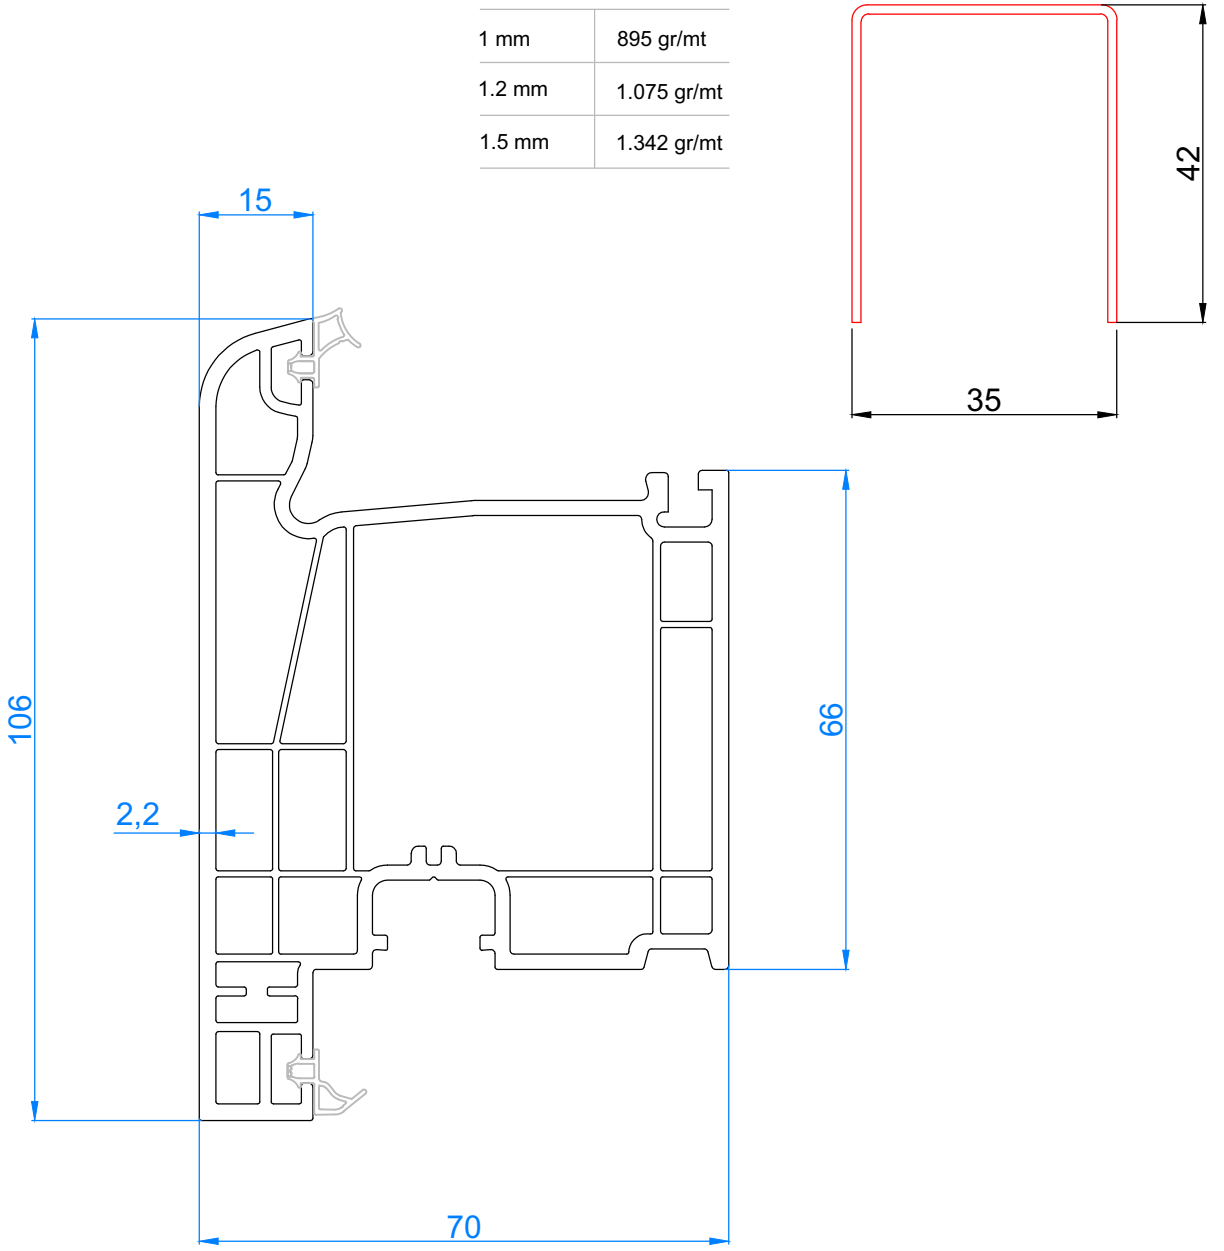

YAKUT SERİ - YAKUT SERIE (70 mm)

5 Oda - 5 Chamber

1 mm	895 gr/mt
1.2 mm	1.075 gr/mt
1.5 mm	1.342 gr/mt