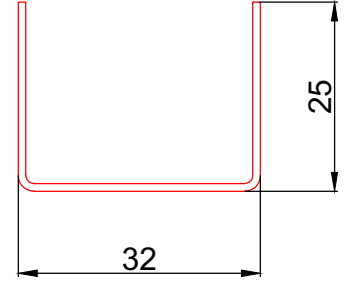

YAKUT SERİ - YAKUT SERIE (70 mm)

5 Oda - 5 Chamber

1 mm	605 gr/mt
1.2 mm	725 gr/mt
1.5 mm	908 gr/mt