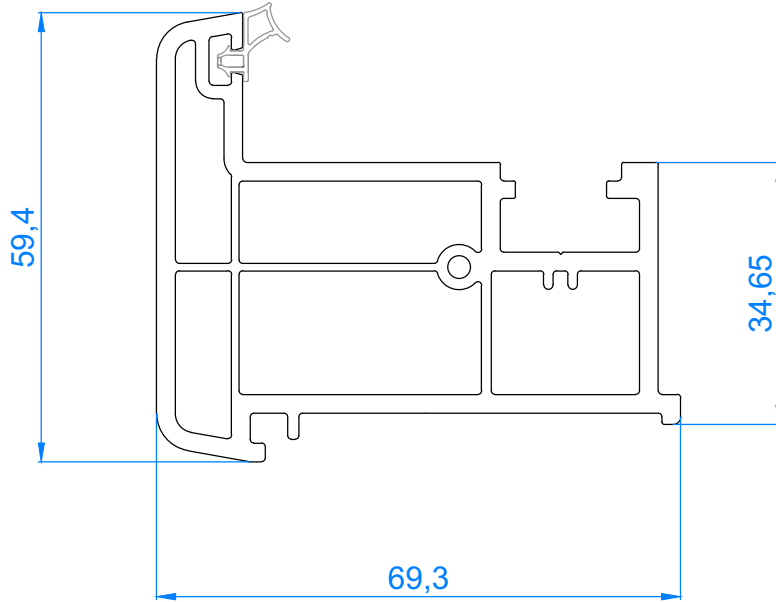

YAKUT SERİ - YAKUT SERIE (70 mm)

5 Oda - 5 Chamber

1 mm	339 gr/mt
1.2 mm	407 gr/mt
1.5 mm	509 gr/mt