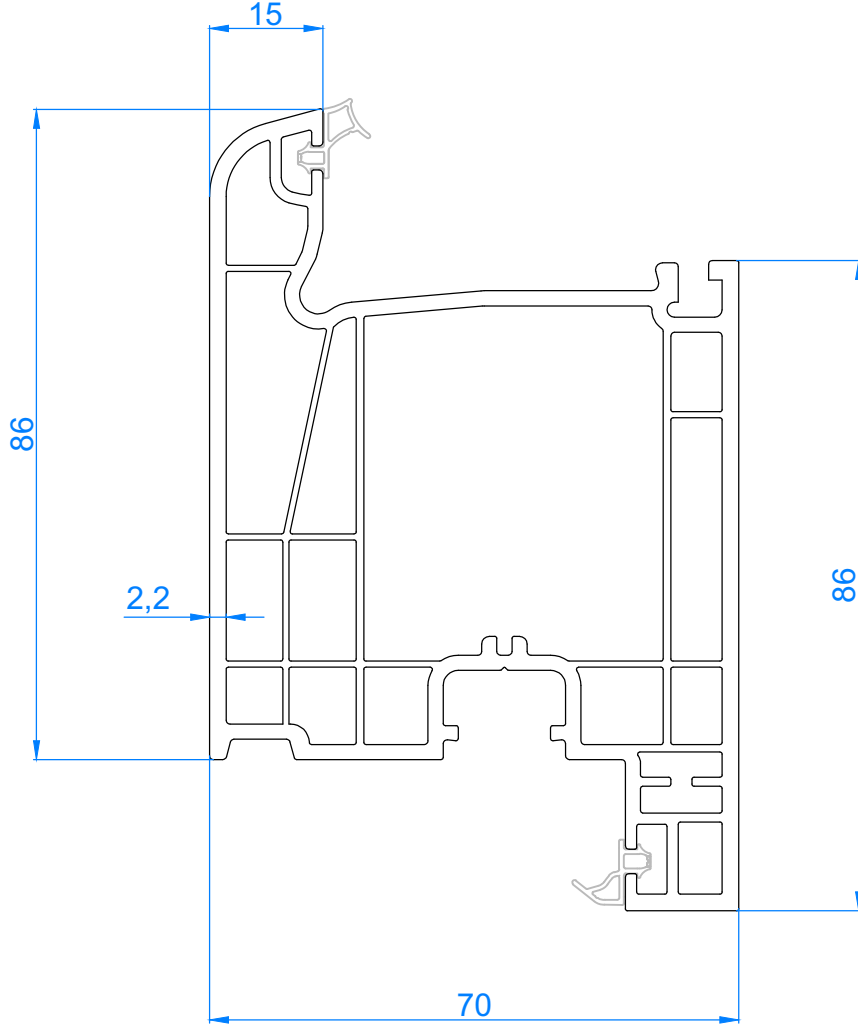

YAKUT SERİ - YAKUT SERIE (70 mm)

5 Oda - 5 Chamber

1 mm	895 gr/mt
1.2 mm	1.075 gr/mt
1.5 mm	1.342 gr/mt

ÖLÇEK - SCALE : 1/1

PROFİL ADI	KOD	PROFİL TİPİ	PAKET MİKTARI	AĞIRLIK (contasız)
Yakut seri kapı kanat	YAK 70551	Beyaz contalı	4 X 6 = 24 mt	1.500 gr/mt
	YAK 70552	Lamine contalı		

PROFILE NAME	CODE	TYPE OF PROFILE	PACKAGE QUANTITY	WEIGHT
Yakut serie door sash	YAK 70551	White with gasket	4 X 6 = 24 mt	1.500 gr/mt
	YAK 70552	Laminated with gasket		

YAKUT SERİ KAPI KANAT PROFİLİ
YAKUT SERIE DOOR SASH PROFILE