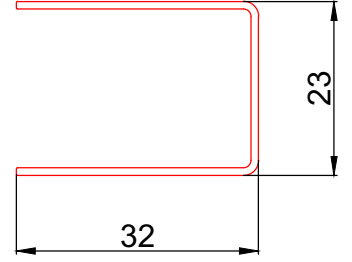

YAKUT SERİ - YAKUT SERIE (70 mm)

5 Oda - 5 Chamber

1 mm	645 gr/mt
1.2 mm	775 gr/mt
1.5 mm	968 gr/mt