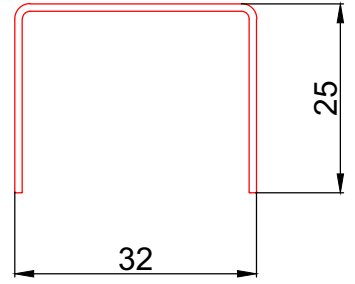

YAKUT SERİ - YAKUT SERIE (70 mm)

5 Oda - 5 Chamber

1 mm	605 gr/mt
1.2 mm	725 gr/mt
1.5 mm	908 gr/mt