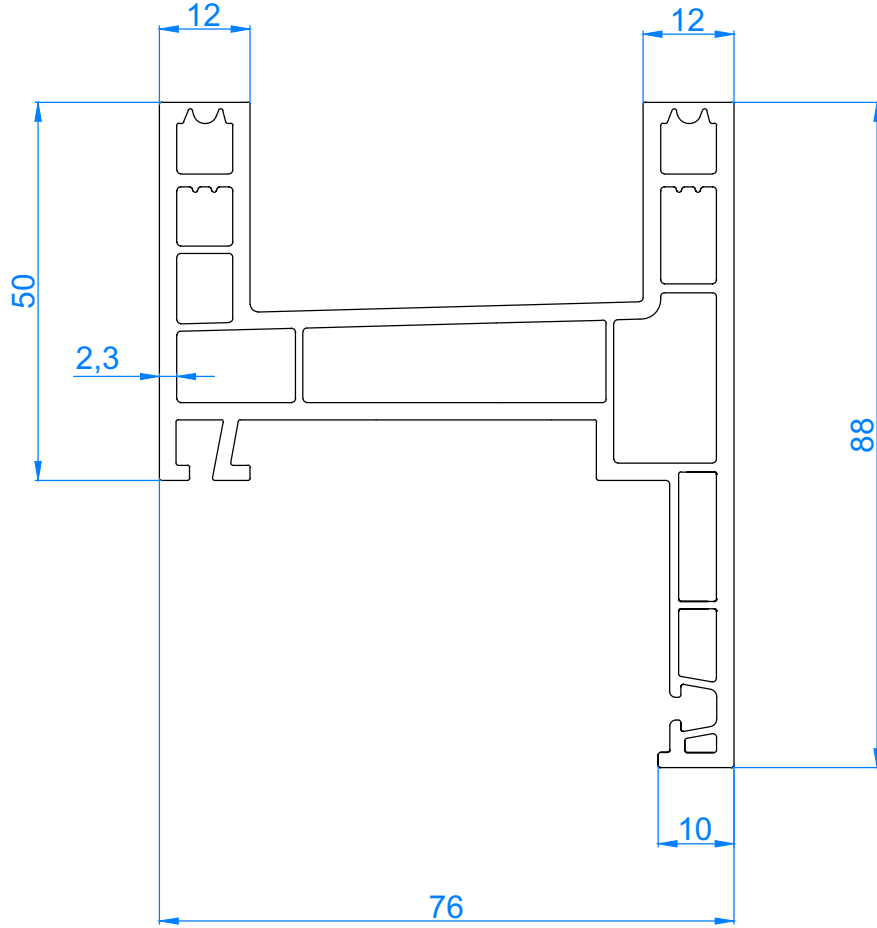

İKİLİ SÜRME SERİ - DUAL SLIDING SERİE (76 mm)

3 Oda - 3 Chamber

1 mm	400 gr/mt
1.2 mm	480 gr/mt
1.5 mm	600 gr/mt

ÖLÇEK - SCALE : 1/1

PROFİL ADI	KOD	PROFİL TİPİ	PAKET MİKTARI	AĞIRLIK (contasız)
Gold sürme pervazlı kasa	S7631	Beyaz	4 X 6.5 = 26 mt	1.380 gr/mt
	S7632	Lamine		

PROFILE NAME	CODE	TYPE OF PROFILE	PACKAGE QUANTITY	WEIGHT
Gold sliding fringed frame	S7631	White	4 X 6.5 = 26 mt	1.380 gr/mt
	S7632	Laminated		

GOLD İKİLİ SÜRME PERVAZLI KASA 76
GOLD DUAL SLIDING FRINGED FRAME 76