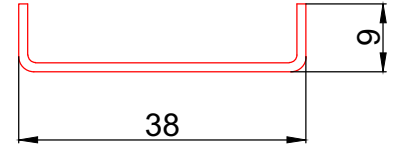

İKİLİ SÜRME SERİ - DUAL SLIDING SERİE (76 mm)

3 Oda - 3 Chamber

1 mm	400 gr/mt
1.2 mm	480 gr/mt
1.5 mm	600 gr/mt

ÖLÇEK - SCALE : 1/1

PROFİL ADI	KOD	PROFİL TİPİ	PAKET MİKTARI	AĞIRLIK (contasız)
Gold sürme pervazlı kasa	S7631	Beyaz	4 X 6.5 = 26 mt	1.380 gr/mt
	S7632	Lamine		

PROFILE NAME	CODE	TYPE OF PROFILE	PACKAGE QUANTITY	WEIGHT
Gold sliding fringed frame	S7631	White	4 X 6.5 = 26 mt	1.380 gr/mt
	S7632	Laminated		

GOLD İKİLİ SÜRME PERVAZLI KASA 76
GOLD DUAL SLIDING FRINGED FRAME 76