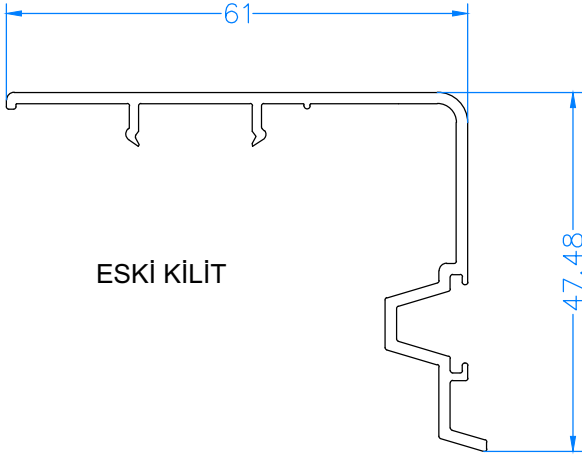

İKİLİ SÜRME SERİ - DUAL SLIDING SERIE (76 mm)

3 Oda - 3 Chamber

ÖLÇEK - SCALE : 1/1

PROFİL ADI	KOD	PROFİL TİPİ	PAKET MİKTARI	AĞIRLIK (contasız)
Sürme kanat içkilitleme profili	S7661	Beyaz	10 X 6.5 = 65 mt	400 gr/mt
	S7662	Lamine		

PROFILE NAME	CODE	TYPE OF PROFILE	PACKAGE QUANTITY	WEIGHT
Sliding sash interlock profile	S7661	White	10 X 6.5 = 65 mt	400 gr/mt
	S7662	Laminated		

GOLD SÜRME KANAT İÇ KİLİT PROFİLİ
GOLD SLIDING SASH INTERLOCK PROFILE