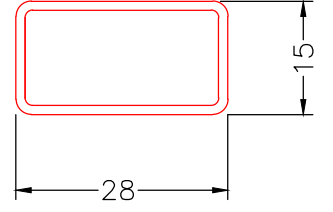

İKİLİ SÜRME SERİ - DUAL SLIDING SERİE (76 mm)

3 Oda - 3 Chamber

1 mm	600 gr/mt
1.2 mm	720 gr/mt
1.5 mm	900 gr/mt

ÖLÇEK - SCALE : 1/1

PROFİL ADI	KOD	PROFİL TİPİ	PAKET MİKTARI	AĞIRLIK (contasız)
Gold sürme kanat 50	S7641	Beyaz contalı	4 X 6.5 = 26 mt	1.150 gr/mt
	S7642	Lamine contalı		

PROFILE NAME	CODE	TYPE OF PROFILE	PACKAGE QUANTITY	WEIGHT
Gold sliding sash 50	S7641	White with gasket	4 X 6.5 = 26 mt	1.150 gr/mt
	S7642	Laminated with gasket		

GOLD SÜRME KANAT PROFİLİ
GOLD SLIDING SASH PROFILE