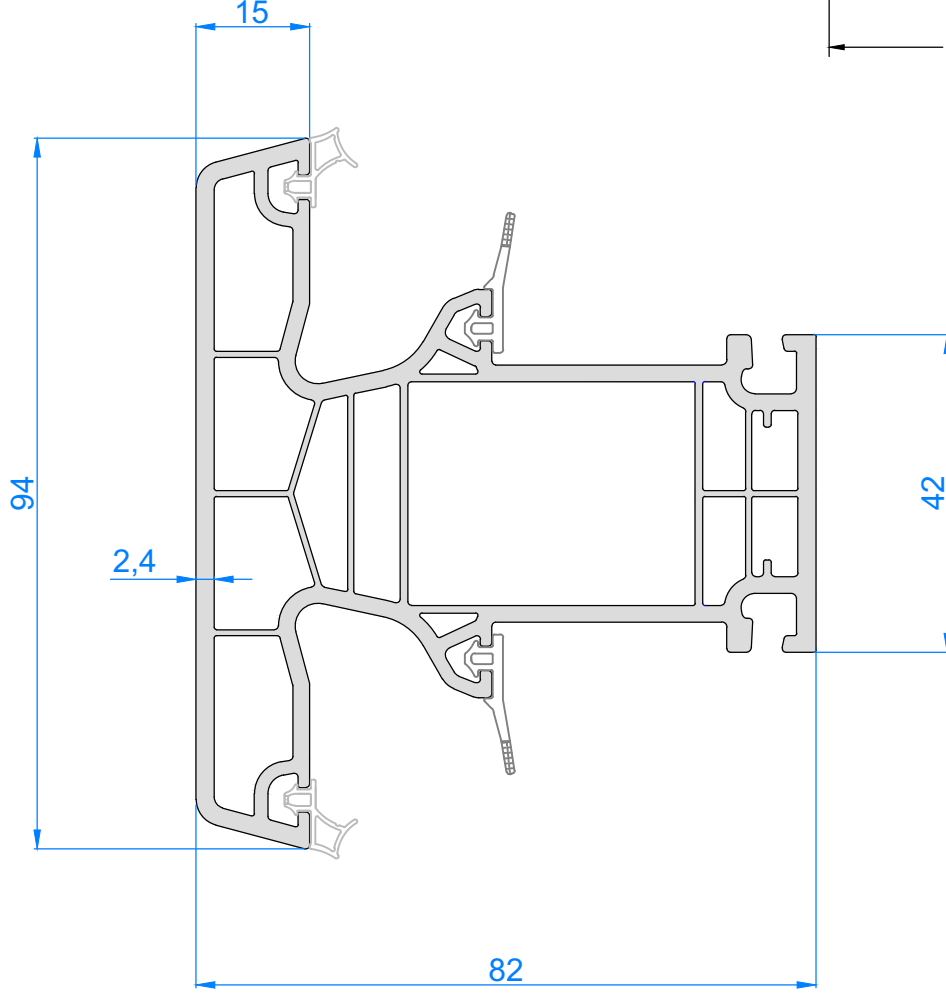

QUANTUM SERİ-QUANTUM SERİE(82 MM)

6 ODA - 6 CHAMBER

1 mm	665 gr/mt
1.2 mm	800 gr/mt
1.5 mm	997 gr/mt

ÖLÇEK - SCALE : 1/1

PROFİL ADI	KOD	PROFİL TİPİ	PAKET MİKTARI	AĞIRLIK (contasız)
Quantum ortakayıt 6 oda	QNT 82631	Beyaz contalı	4 X 6 = 24 mt	1585 gr/mt
	QNT 82632	Lamine contalı		

PROFILE NAME	CODE	TYPE OF PROFILE	PACKAGE QUANTITY	WEIGHT
Quantum mullion 6 chamber	QNT 82631	White with gasket	4 X 6 = 24 mt	1585 gr/mt
	QNT 82632	Laminated with gasket		

QUANTUM ORTAKAYIT PROFİLİ 6 ODA
QUANTUM MULLION PROFILE 6 CHAMBER