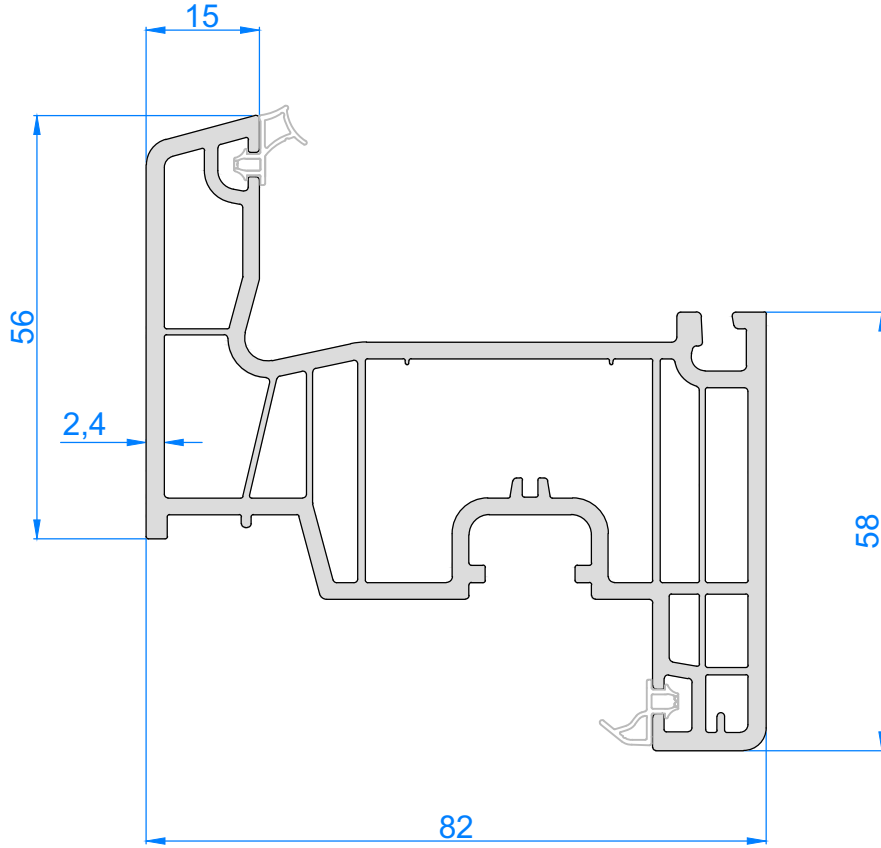

QUANTUM SERİ-QUANTUM SERİE(82 MM)

6 ODA - 6 CHAMBER

1 mm	665 gr/mt
1.2 mm	800 gr/mt
1.5 mm	997 gr/mt