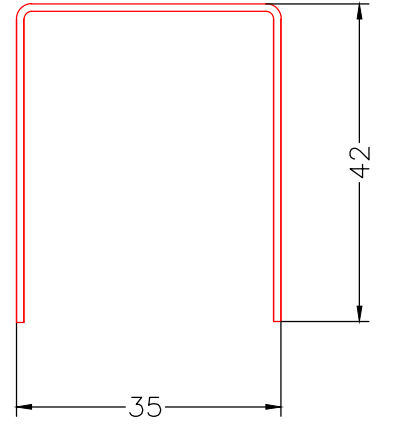

QUANTUM SERİ-QUANTUM SERİE(82 MM)

6 ODA - 6 CHAMBER

1 mm	896 gr/mt
1.2 mm	1075 gr/mt
1.5 mm	1345 gr/mt