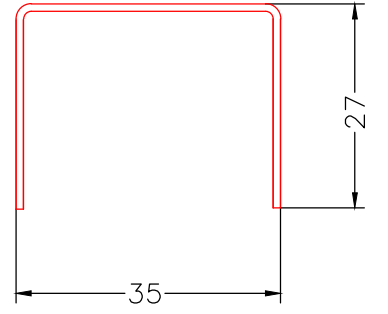

QUANTUM SERİ-QUANTUM SERİE(82 MM)

6 ODA - 6 CHAMBER

1 mm	665 gr/mt
1.2 mm	800 gr/mt
1.5 mm	997 gr/mt