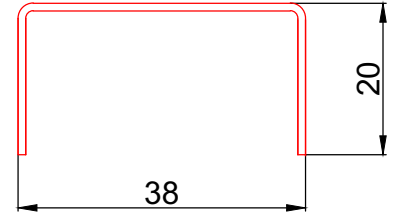

QUANTUM SERİ-QUANTUM SERİE(82 MM)

6 ODA - 6 CHAMBER

1 mm	575 gr/mt
1.2 mm	690 gr/mt
1.5 mm	862 gr/mt