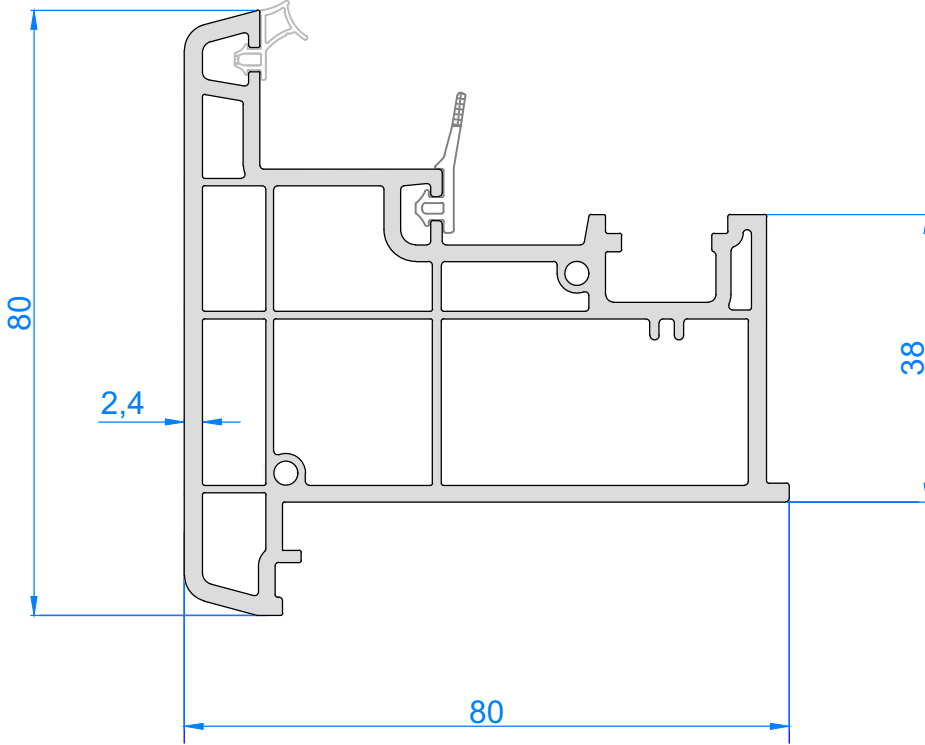

QUANTUM SERİ-QUANTUM SERİE(82 MM)

6 ODA - 6 CHAMBER

1 mm	575 gr/mt
1.2 mm	690 gr/mt
1.5 mm	862 gr/mt