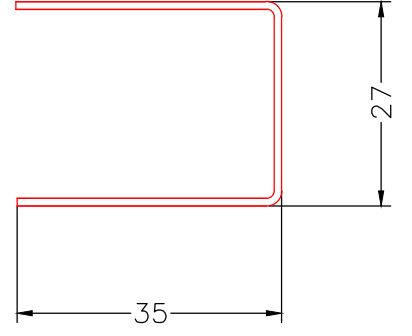

QUANTUM SERİ-QUANTUM SERİE(82 MM)

6 ODA - 6 CHAMBER

1 mm	665 gr/mt
1.2 mm	800 gr/mt
1.5 mm	997 gr/mt

ÖLÇEK - SCALE : 1/1

PROFİL ADI	KOD	PROFİL TİPİ	PAKET MİKTARI	AĞIRLIK (contasız)
Quantum ortakayıt 6 oda	QNT 82631	Beyaz contalı	4 X 6 = 24 mt	1585 gr/mt
	QNT 82632	Lamine contalı		

PROFILE NAME	CODE	TYPE OF PROFILE	PACKAGE QUANTITY	WEIGHT
Quantum mullion 6 chamber	QNT 82631	White with gasket	4 X 6 = 24 mt	1585 gr/mt
	QNT 82632	Laminated with gasket		

QUANTUM ORTAKAYIT PROFİLİ 6 ODA
QUANTUM MULLION PROFILE 6 CHAMBER