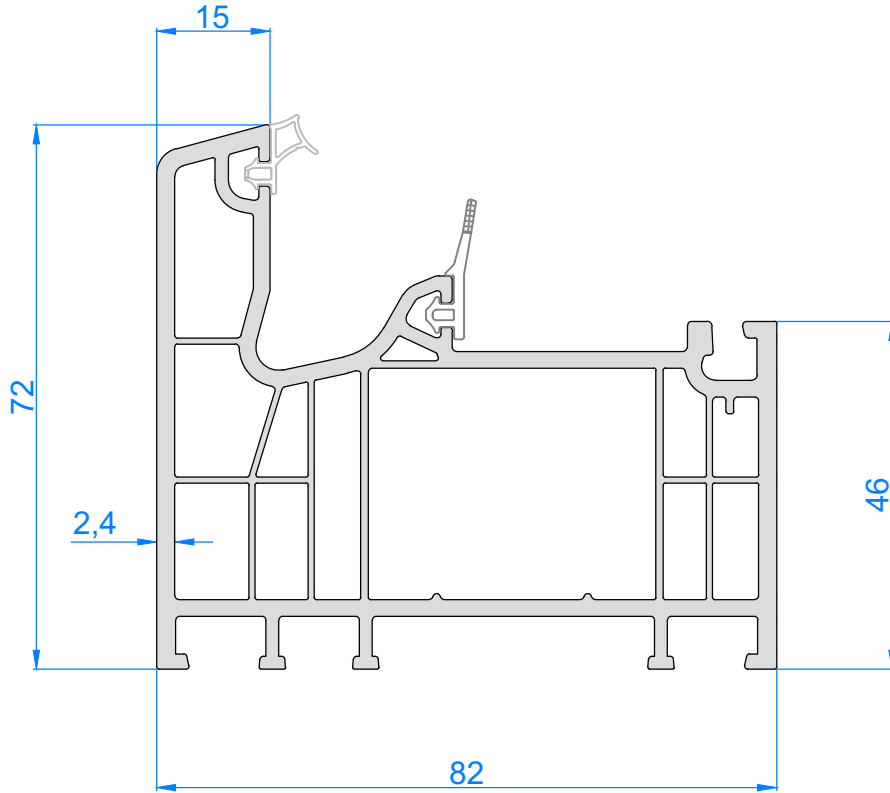

QUANTUM SERİ-QUANTUM SERİE(82 MM)

6 ODA - 6 CHAMBER

1 mm	665 gr/mt
1.2 mm	800 gr/mt
1.5 mm	997 gr/mt