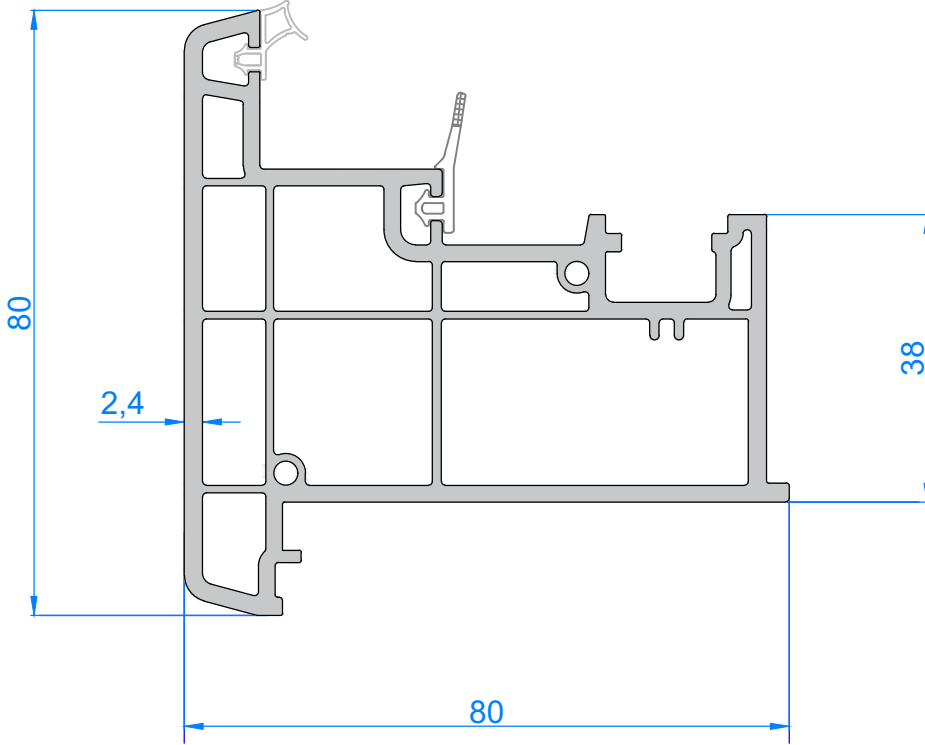

QUANTUM SERİ-QUANTUM SERİE(82 MM)

6 ODA - 6 CHAMBER

1 mm	575 gr/mt
1.2 mm	690 gr/mt
1.5 mm	862 gr/mt