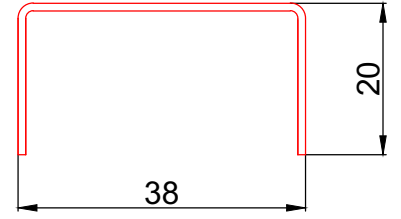

QUANTUM SERİ-QUANTUM SERİE(82 MM)

6 ODA - 6 CHAMBER

1 mm	575 gr/mt
1.2 mm	690 gr/mt
1.5 mm	862 gr/mt