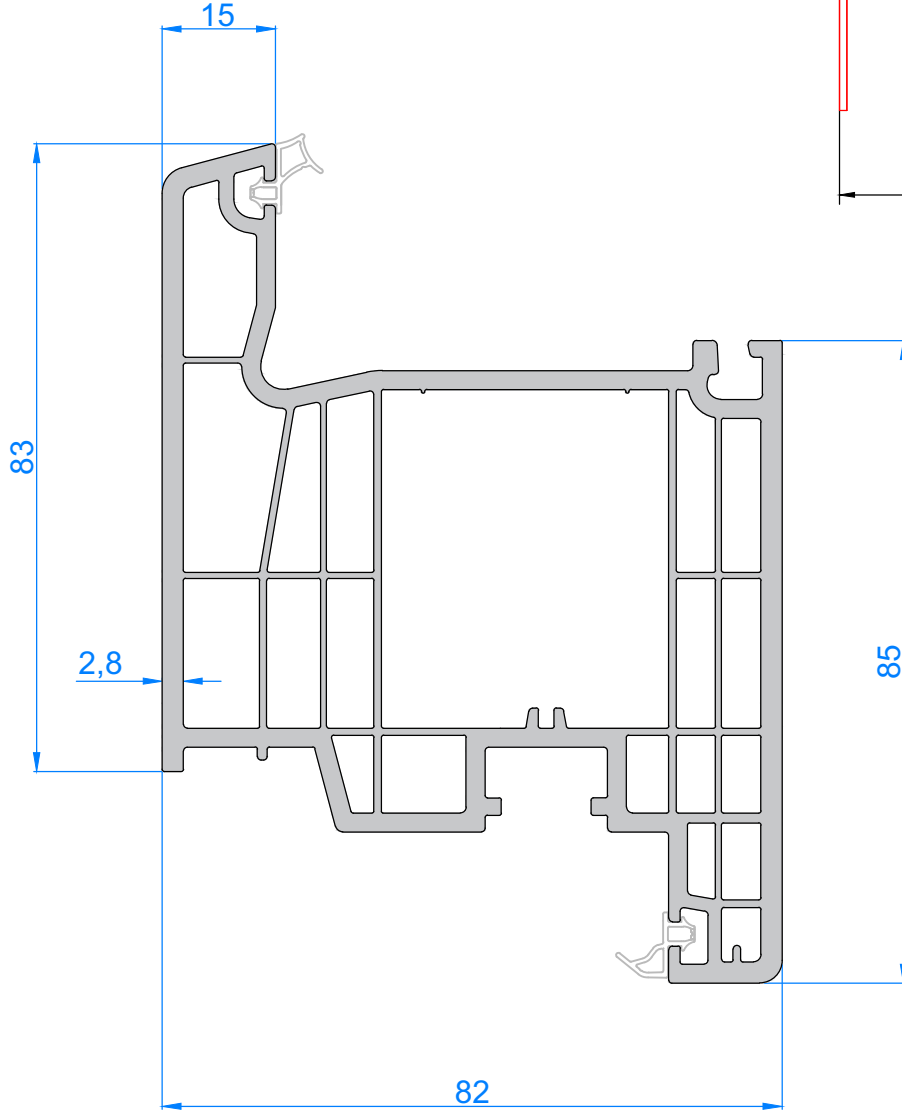

QUANTUM SERİ-QUANTUM SERİE(82 MM)

6 ODA - 6 CHAMBER

1 mm	895 gr/mt
1.2 mm	1075 gr/mt
1.5 mm	1345 gr/mt

ÖLÇEK - SCALE : 1/1

PROFİL ADI	KOD	PROFİL TİPİ	PAKET MİKTARI	AĞIRLIK (contasız)
Quantum kapikanat 6 oda	QNT 82654	Beyaz contalı	4 X 6 = 24 mt	2075 gr/mt
	QNT 82655	Lamine contalı		

PROFILE NAME	CODE	TYPE OF PROFILE	PACKAGE QUANTITY	WEIGHT
Quantum Doorsash 6 chamber	QNT 82654	White with gasket	4 X 6 = 24 mt	2075 gr/mt
	QNT 82655	Laminated with gasket		

QUANTUM KAPIKANAT PROFİLİ 6 ODA
QUANTUM DOOR SASH PROFILE 6 CHAMBER