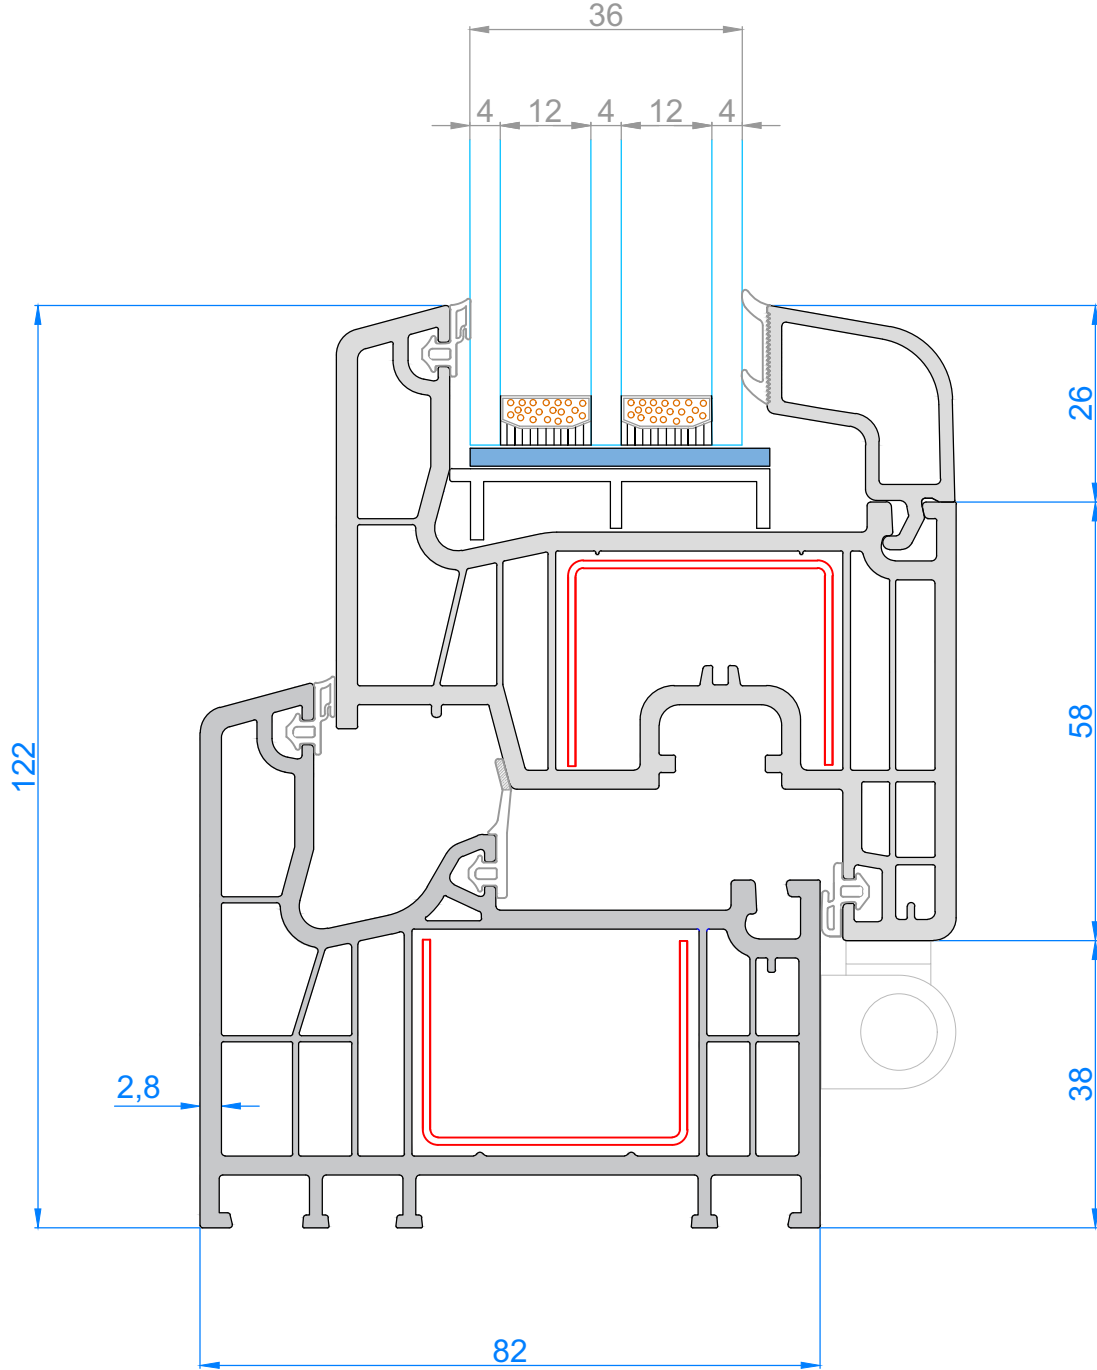

QUANTUM SERİ-QUANTUM SERİE(82 MM)

6 ODA - 6 CHAMBER