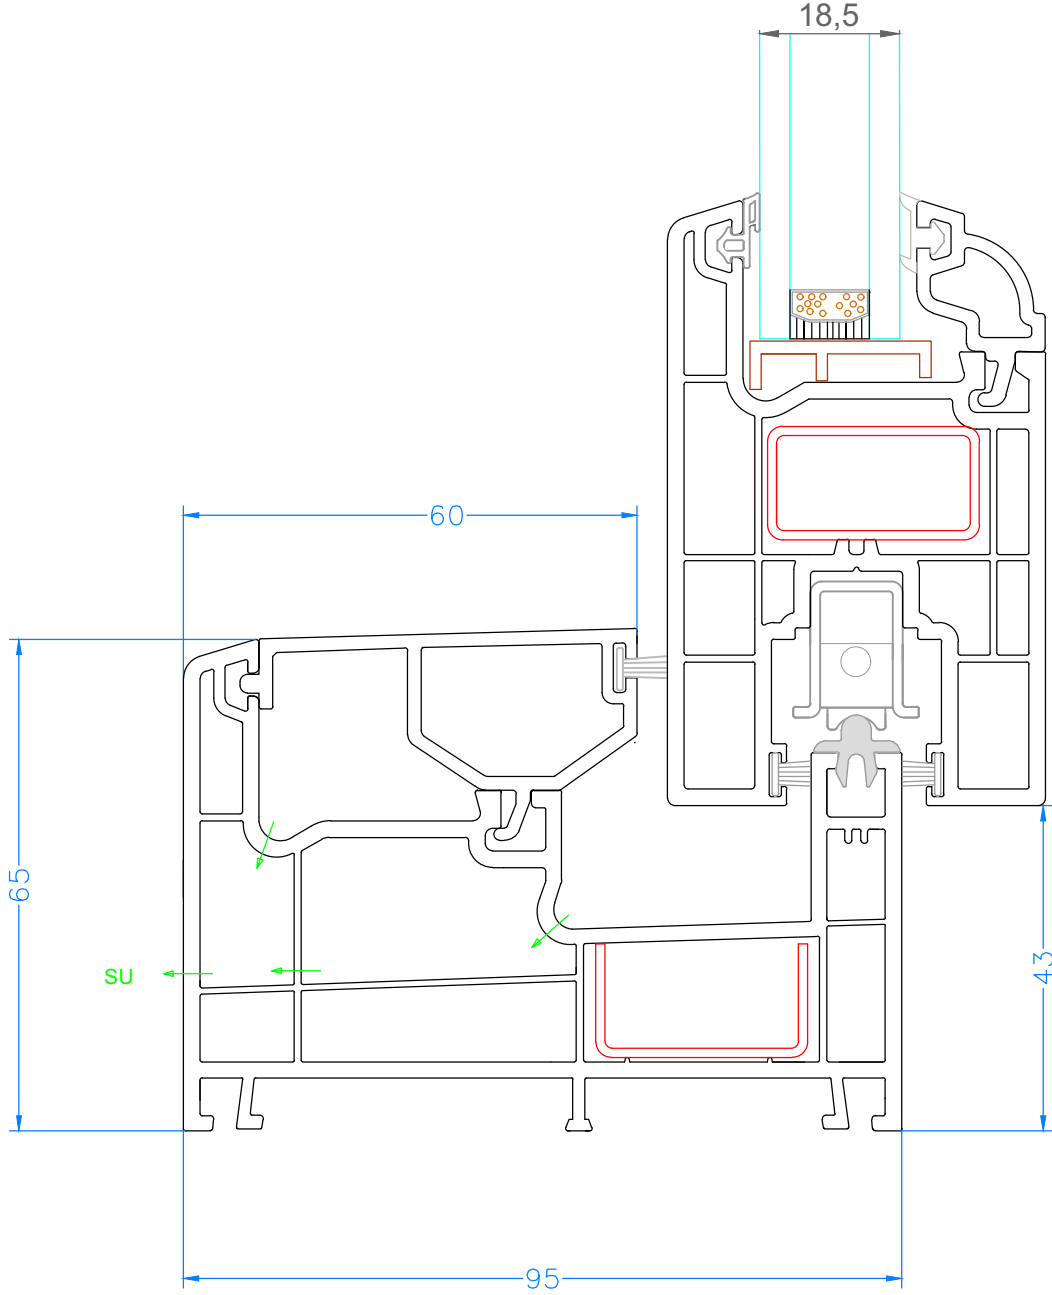

TEKLİ SÜRME SERİ - SINGLE SLIDING SERIE (95 mm)

4 Oda - 4 Chamber