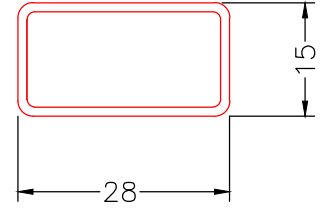

TEKLİ SÜRME SERİ - SINGLE SLIDING SERIE (95 mm)

3 Oda - 3 Chamber

1 mm	600 gr/mt
1.2 mm	720 gr/mt
1.5 mm	900 gr/mt