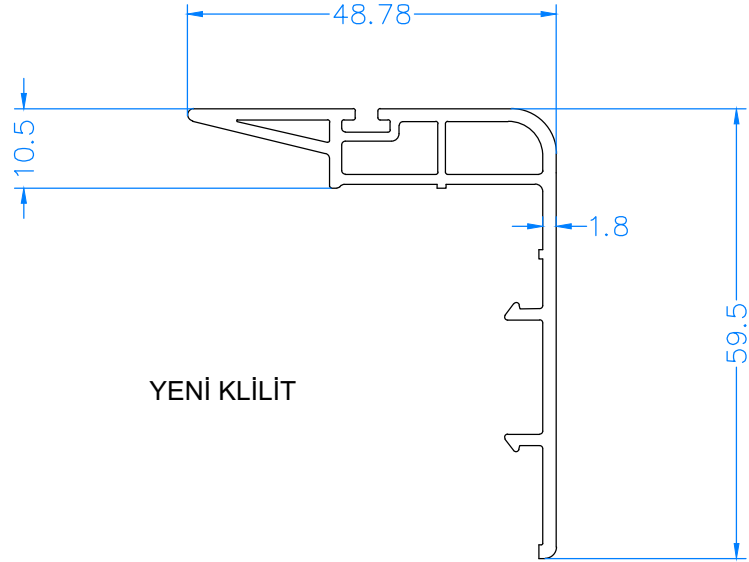

TEKLİ SÜRME SERİ - SINGLE SLIDING SERIE (95 mm)

4 Oda - 4 Chamber